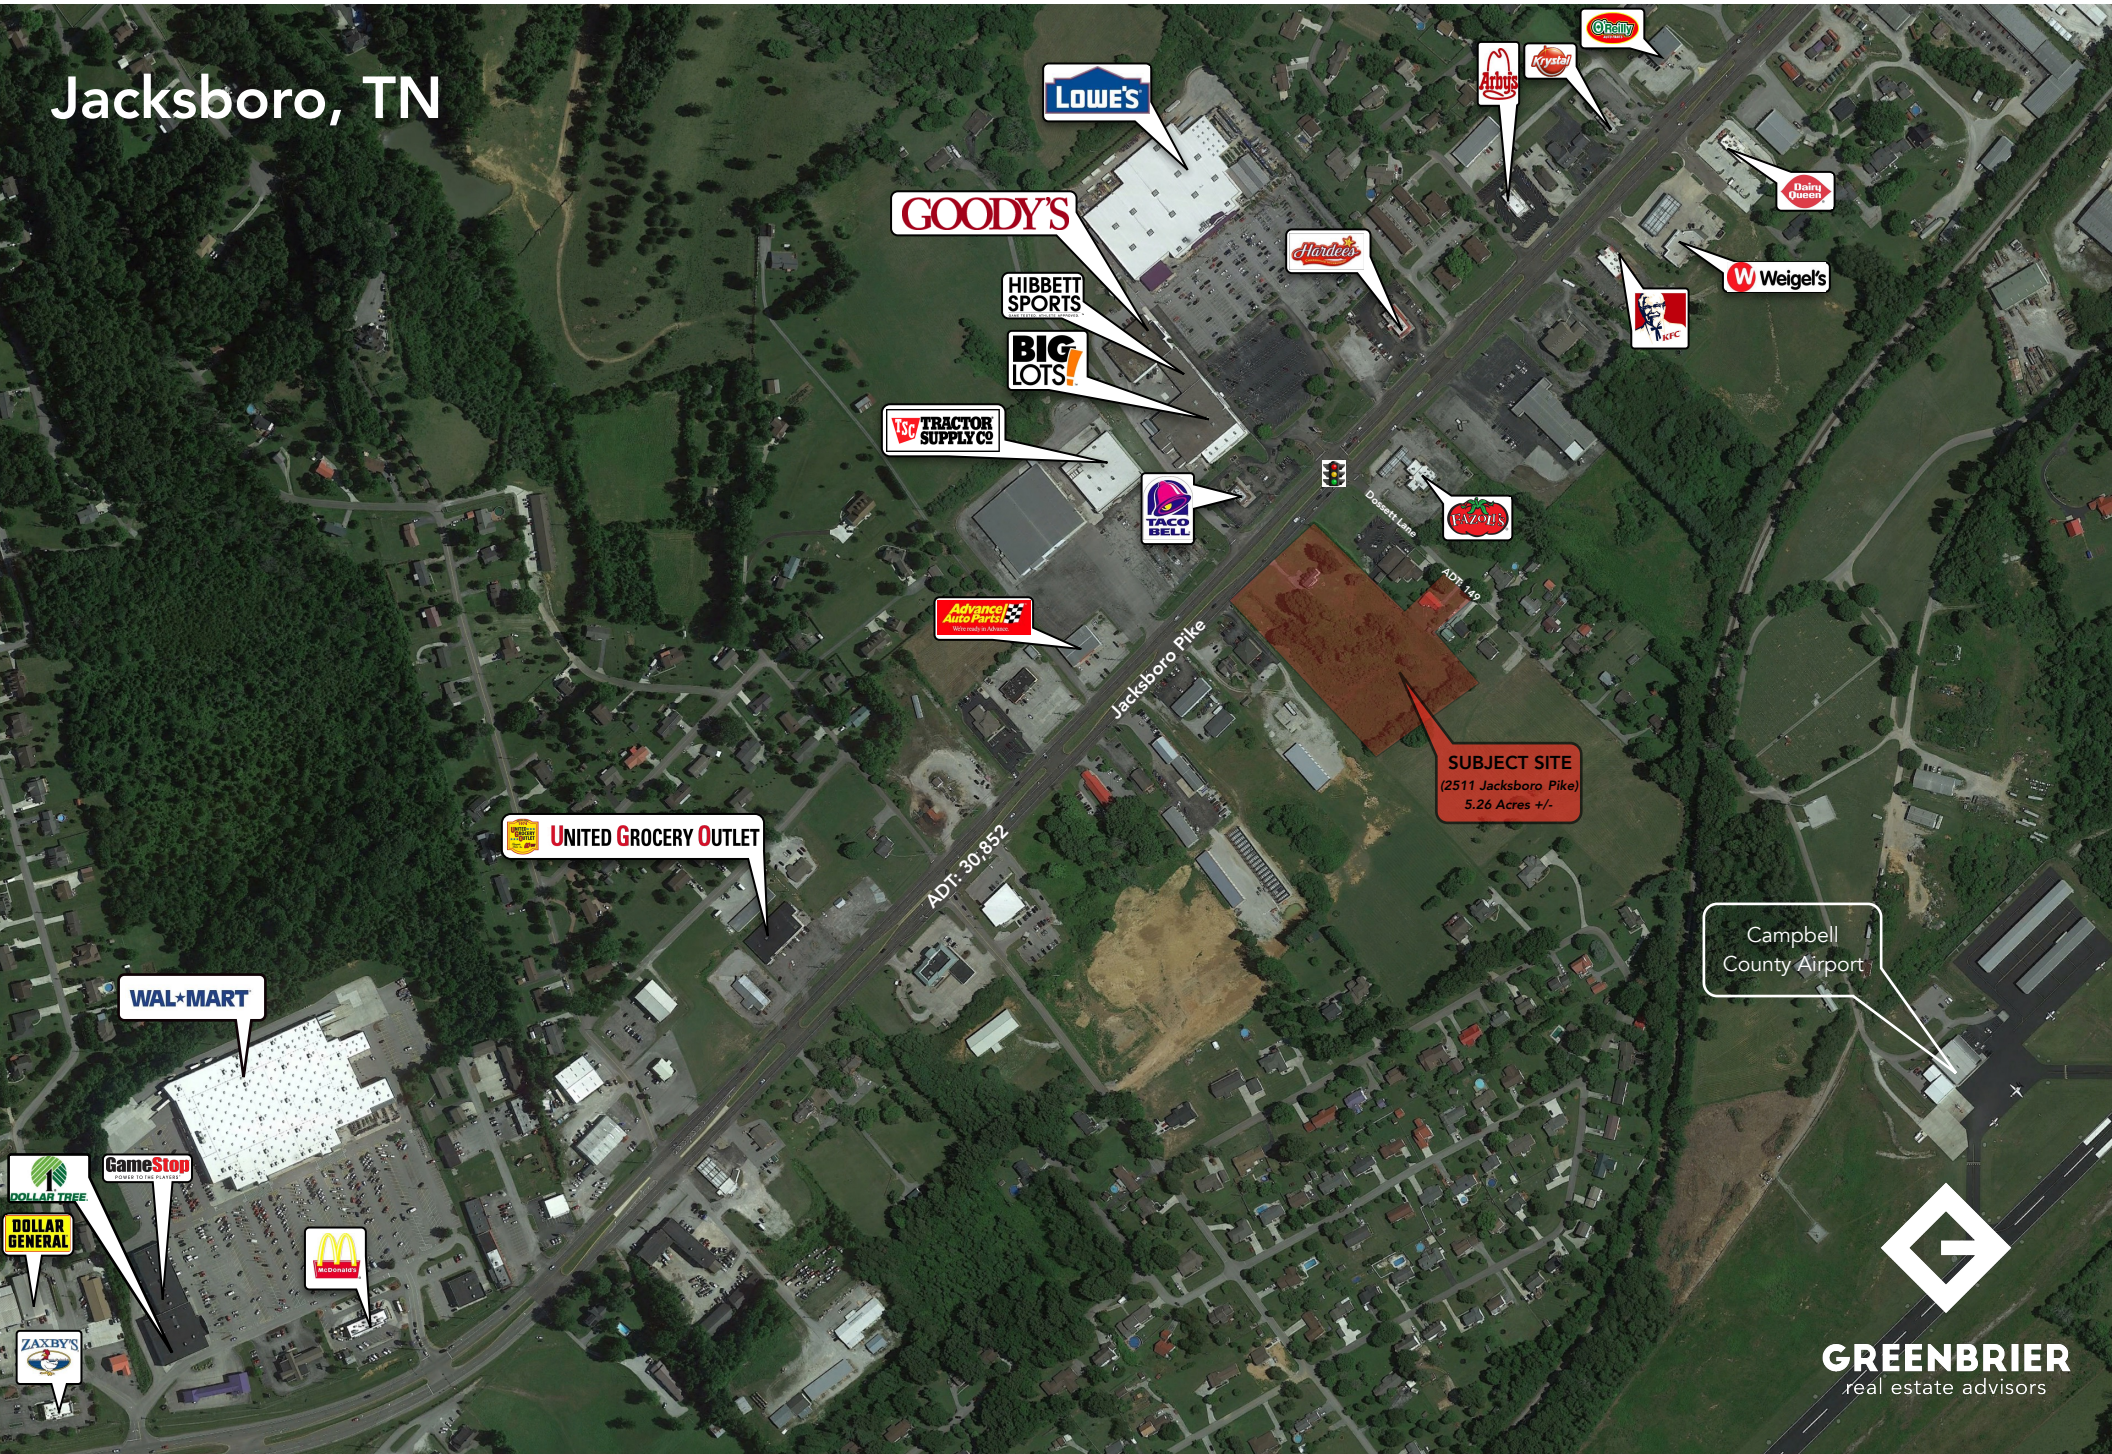

Jacksboro, TN

Lowe's

GOODY'S

HIBBETT SPORTS

BIG LOTS!

TRACTOR SUPPLY CO.

Advance Auto Parts

TACO BELL

Hardee's

Abby Cadabby

Crystal

Dairy Queen

Weigel's

KFC

Crystal

UNITED GROCERY OUTLET

WAL-MART

GameStop

McDonald's

DOLLAR GENERAL

ZAXBY'S

SUBJECT SITE
(2511 Jacksboro Pike)
5.26 Acres +/-

Campbell County Airport