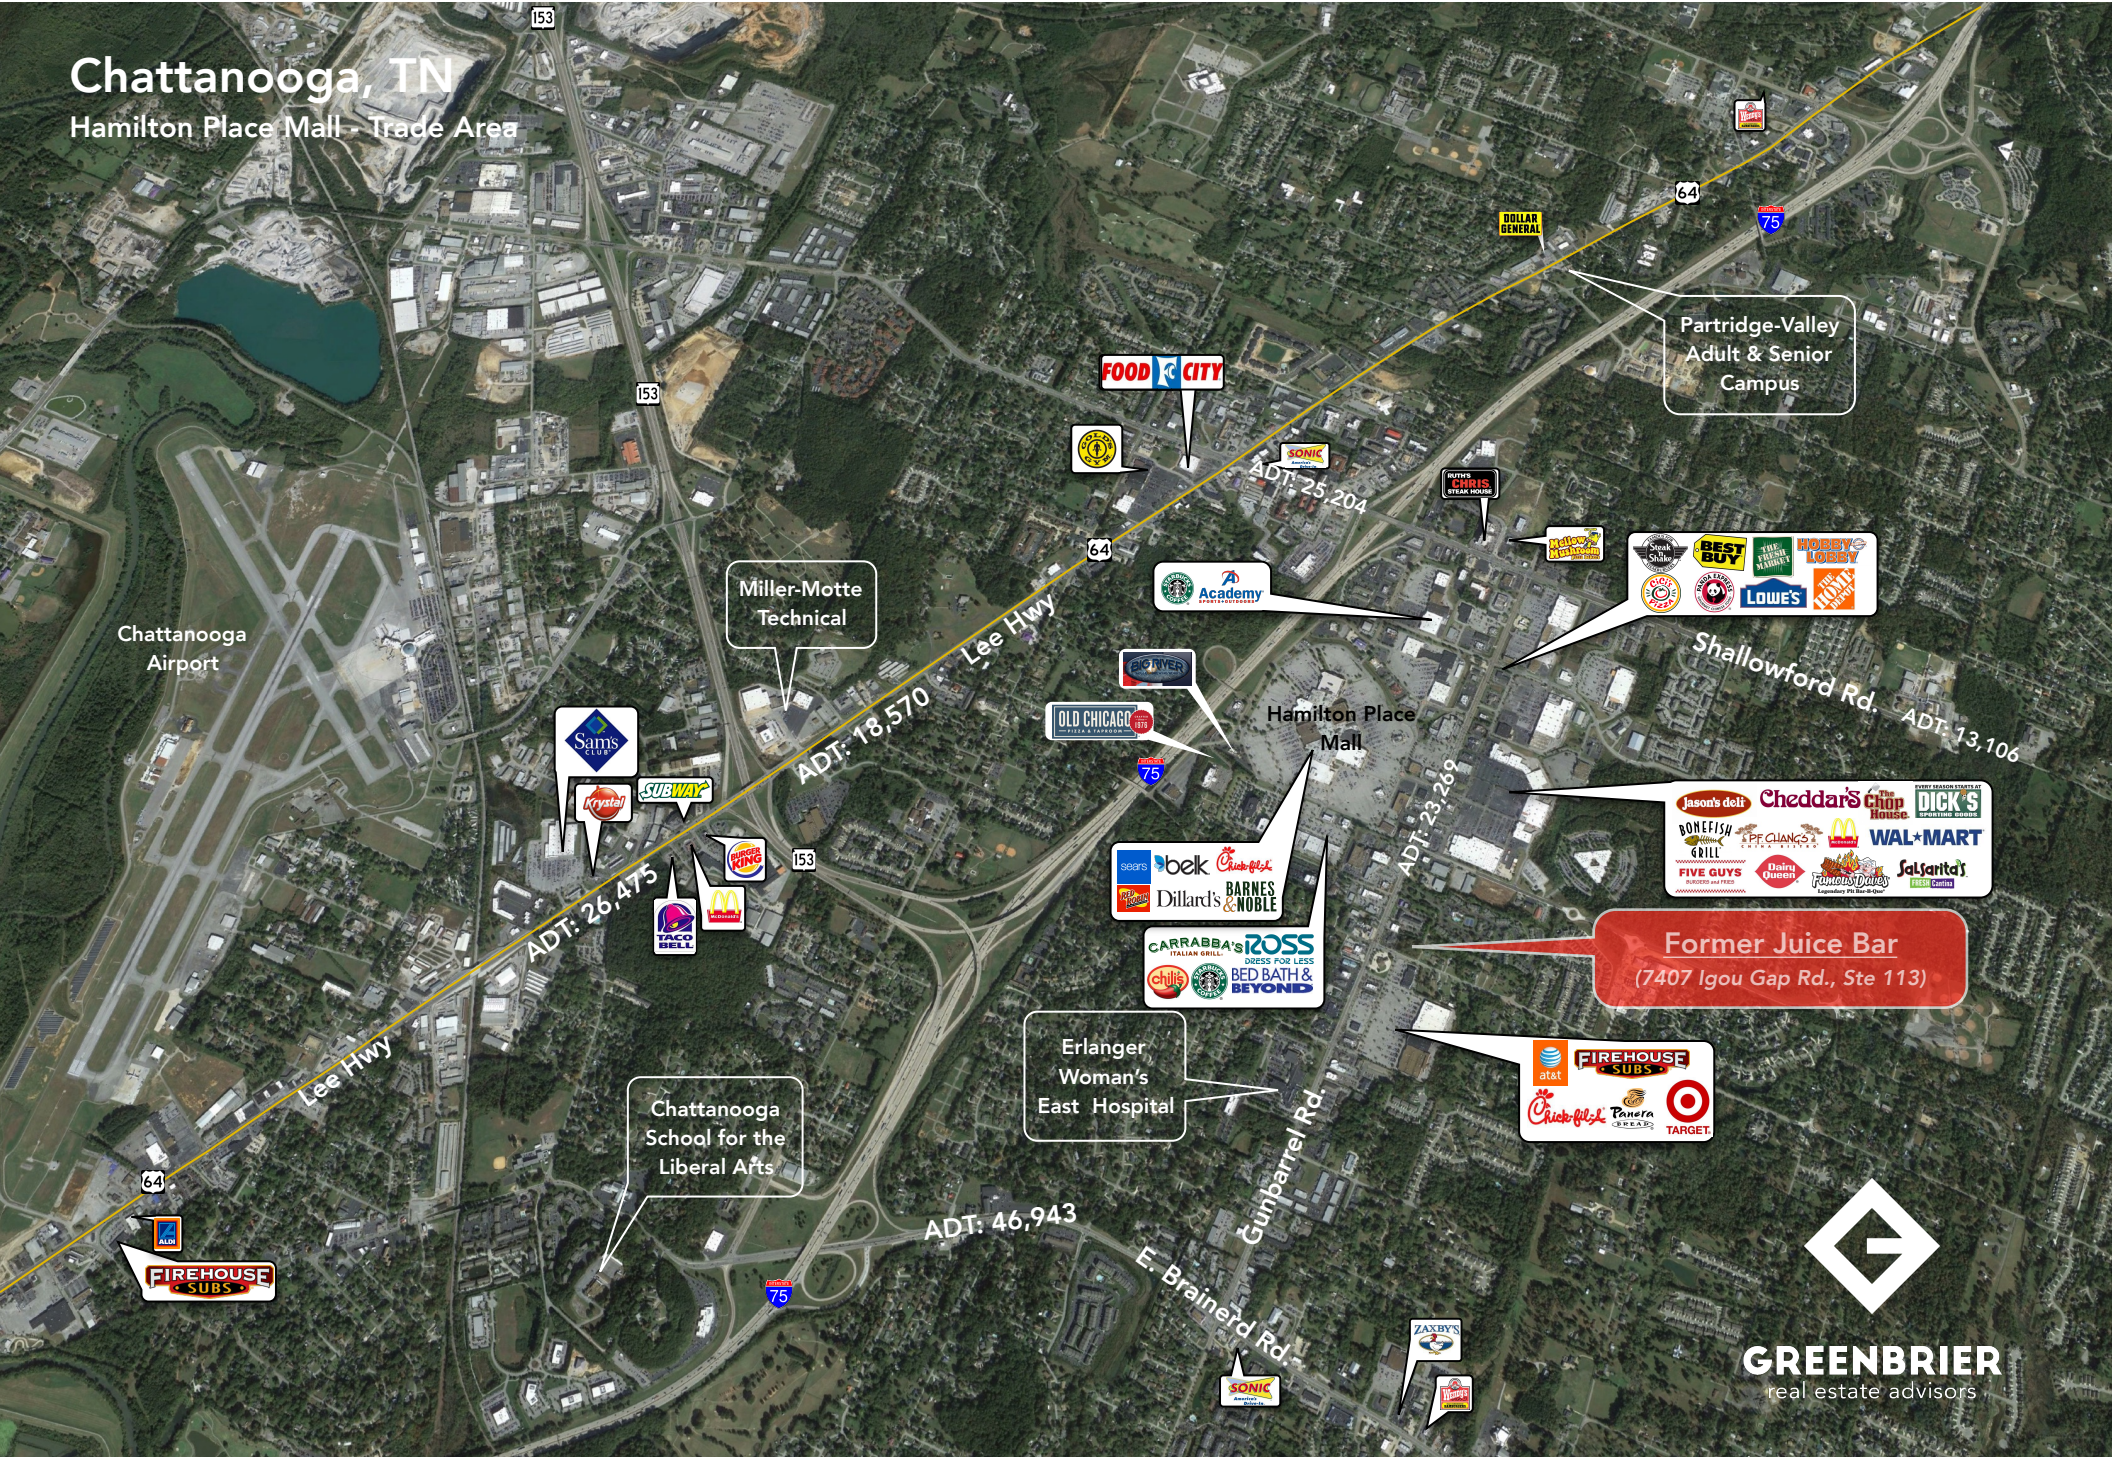

Chattanooga, TN
Hamilton Place Mall - Trade Area

Chattanooga Airport

Miller-Motte Technical

Sams Club
Kroger
SUBWAY
McDonald's
TACO BELL

ADT: 26,475

ADT: 18,570

FOOD CITY

SONIC

ADT: 25,204

Academy

POWER

OLD CHICAGO

Hamilton Place Mall

belk
Dillard's
BARNES & NOBLE

CARRABBA'S
ROSS
chili's
BED BATH & BEYOND

Erlanger Woman's East Hospital

ADT: 46,943

ADT: 23,269

Partridge-Valley Adult & Senior Campus

LOWE'S
Hobby Lobby
Home Depot
Kroger
Sonic Drive-Through
Dollar General

Shallowford Rd. ADT: 13,106

Jason's Deli
Cheddar's
DICK'S
BONEFISH GRILL
Five Guys
WAL-MART
Salsarita's

Former Juice Bar
(7407 Igou Gap Rd., Ste 113)

FIREHOUSE SUBS
Chick-fil-A
Target

FIREHOUSE SUBS