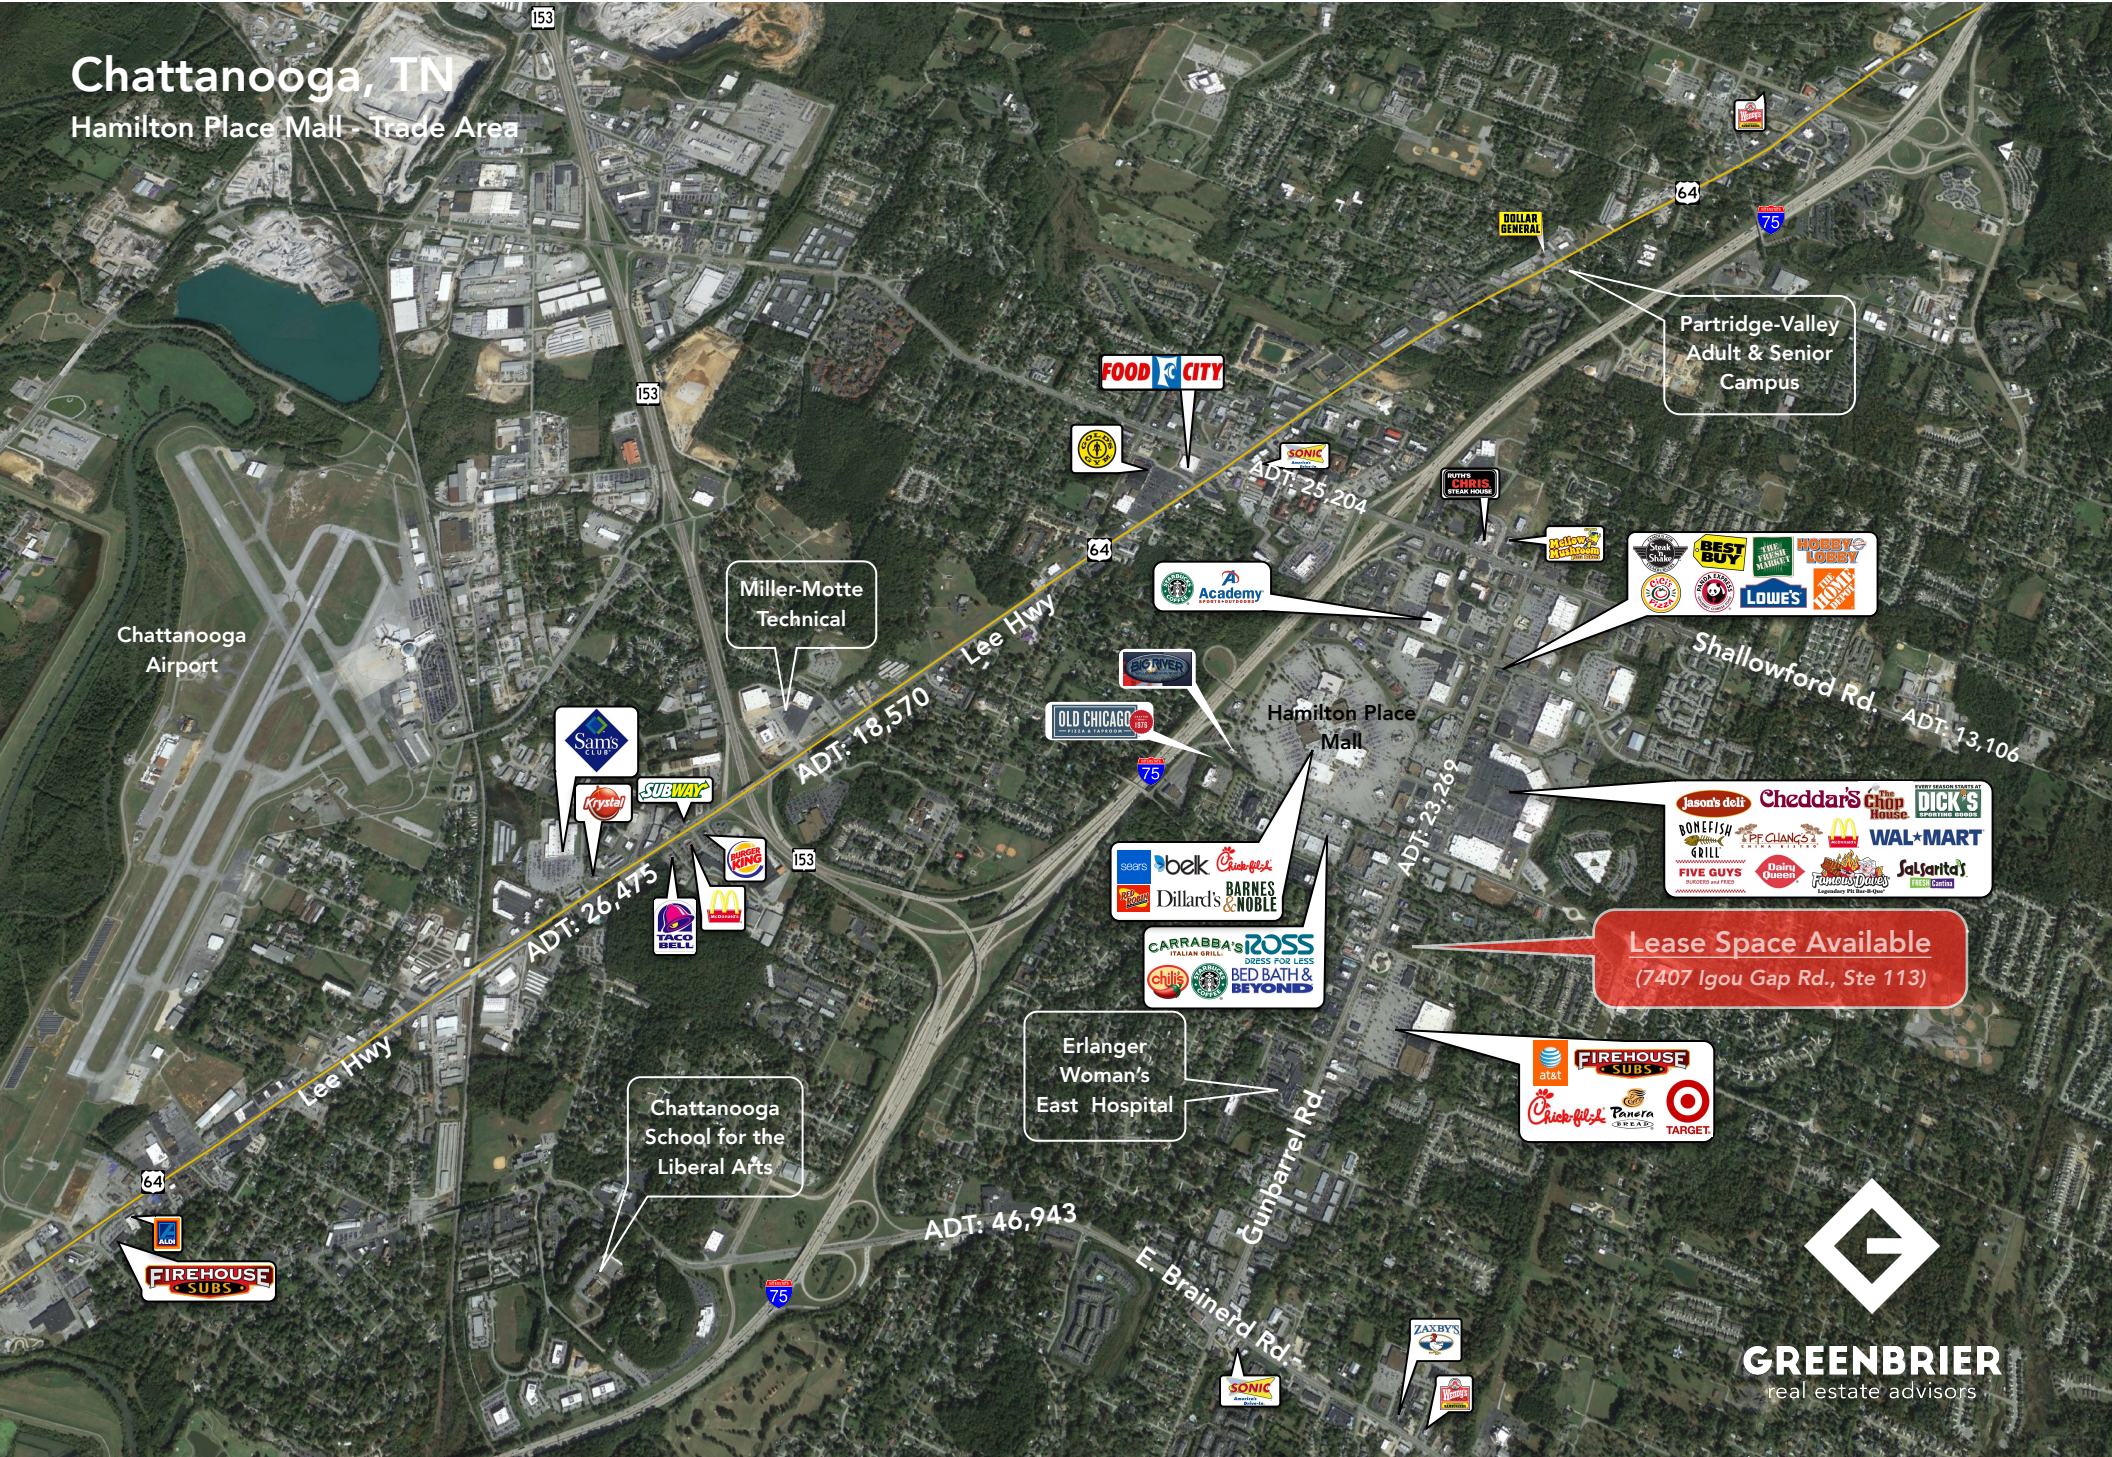

Chattanooga, TN
Hamilton Place Mall - Trade Area

Chattanooga Airport

Miller-Motte Technical

Hamilton Place Mall

Partridge-Valley Adult & Senior Campus

Shallowford Rd. ADT: 13,106

ADT: 26,475

ADT: 18,570

ADT: 25,204

ADT: 23,269

ADT: 46,943

Lease Space Available
(7407 Igou Gap Rd., Ste 113)