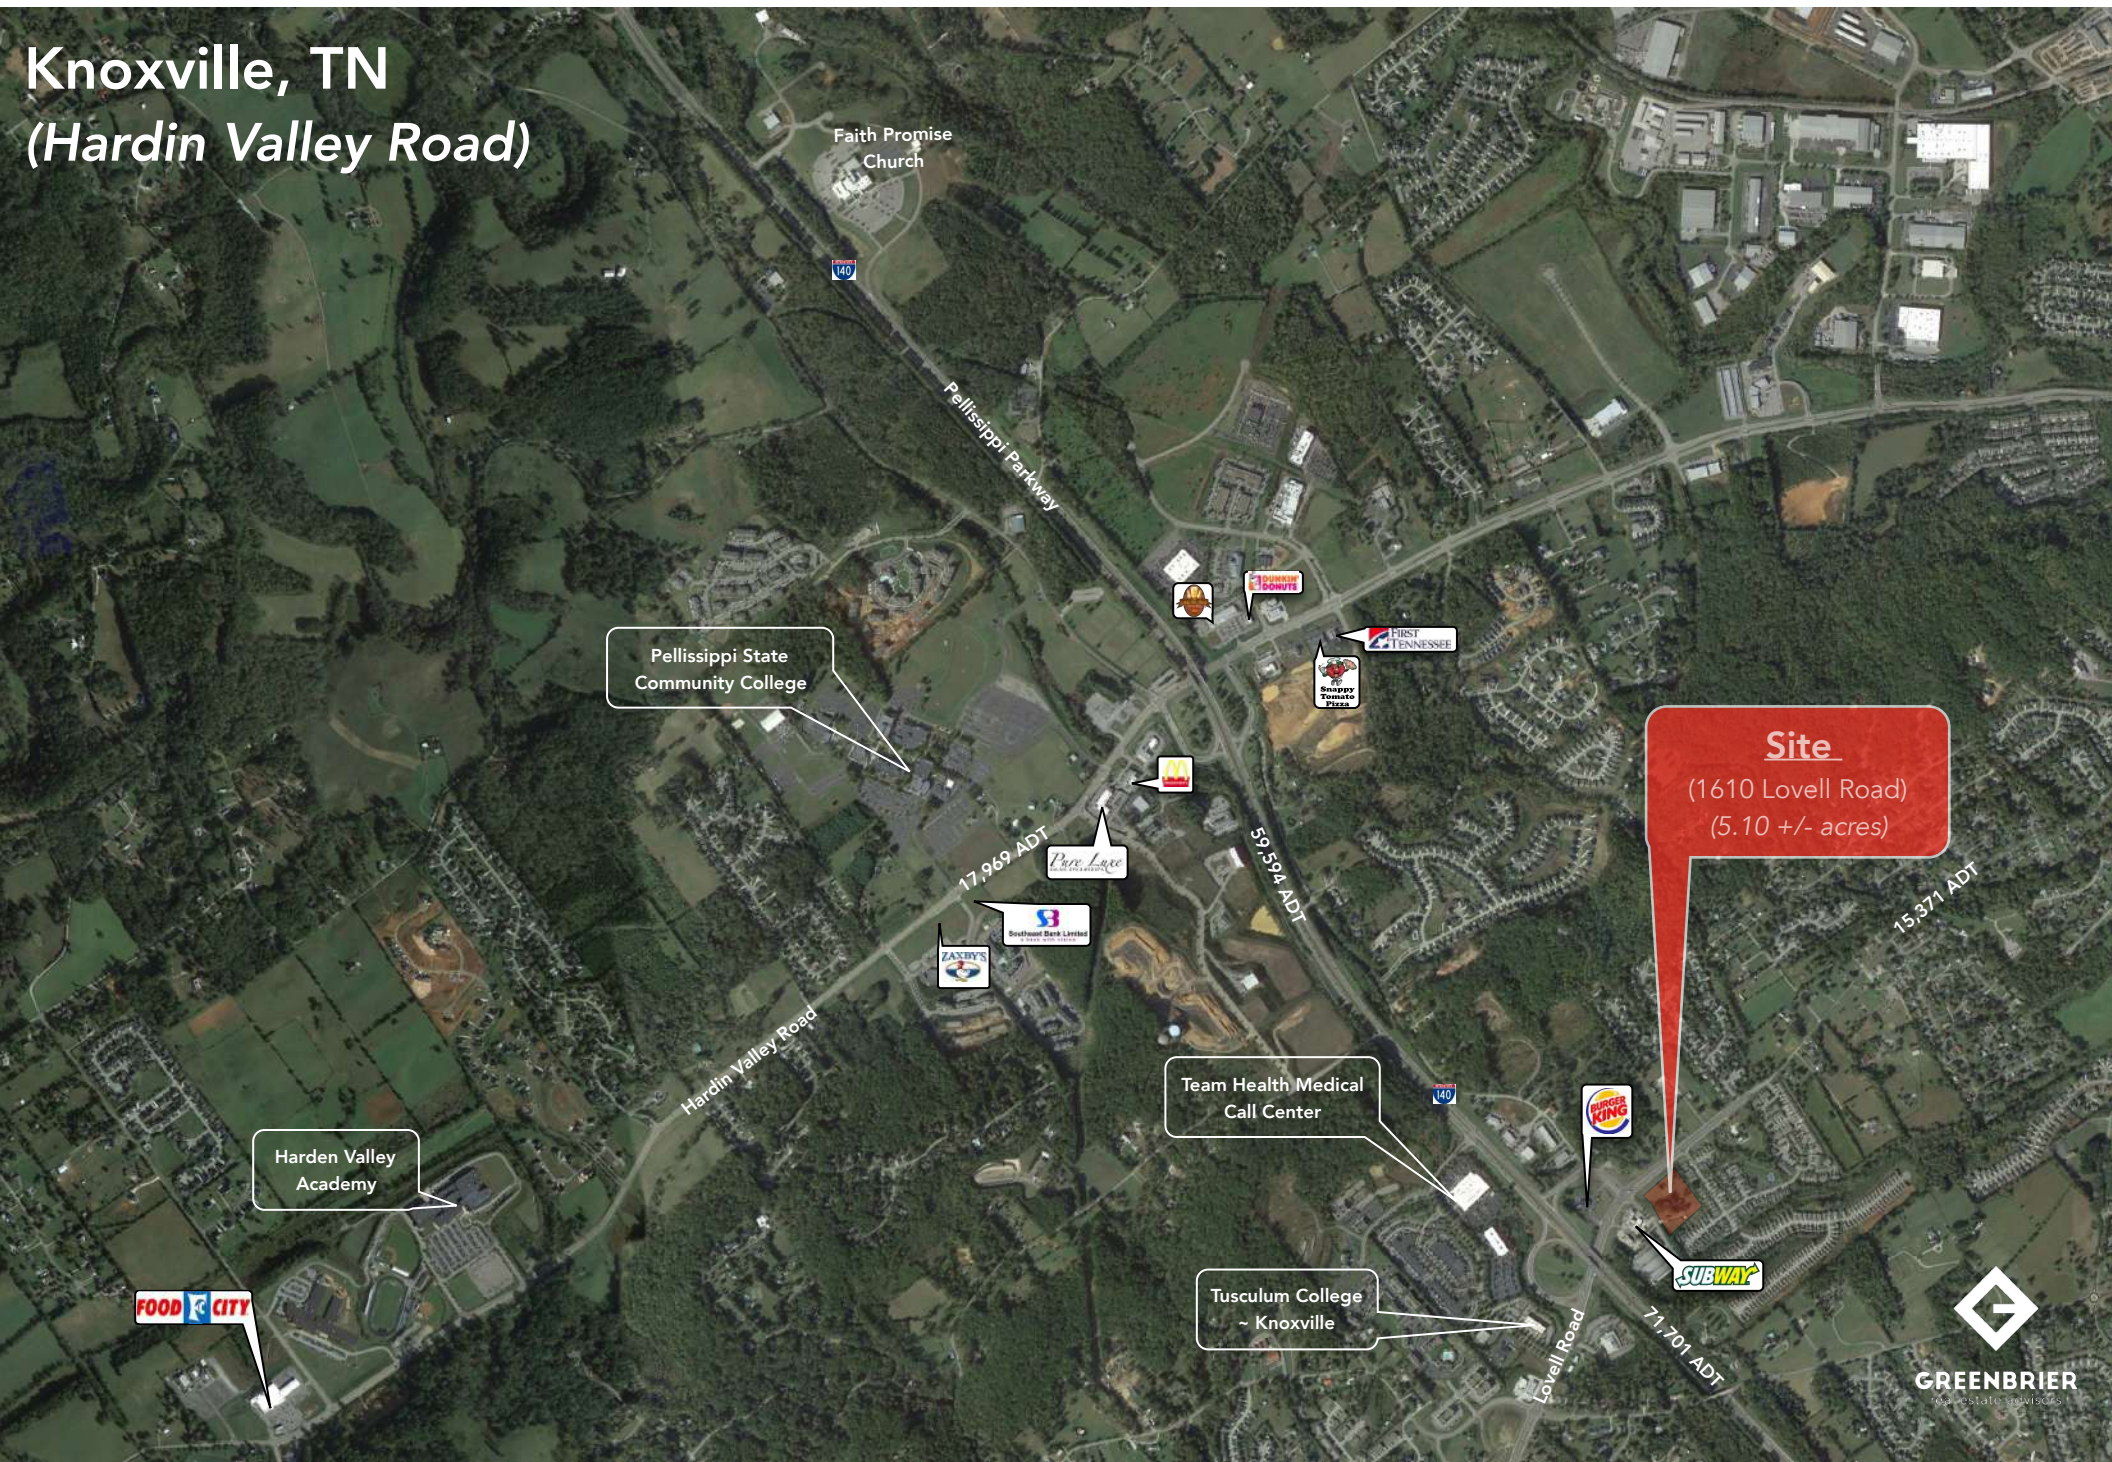

Knoxville, TN (Hardin Valley Road)

Pellissippi State Community College

Harden Valley Academy

Faith Promise Church

Site
(1610 Lovell Road)
(5.10 +/- acres)

Team Health Medical Call Center

Tusculum College ~ Knoxville