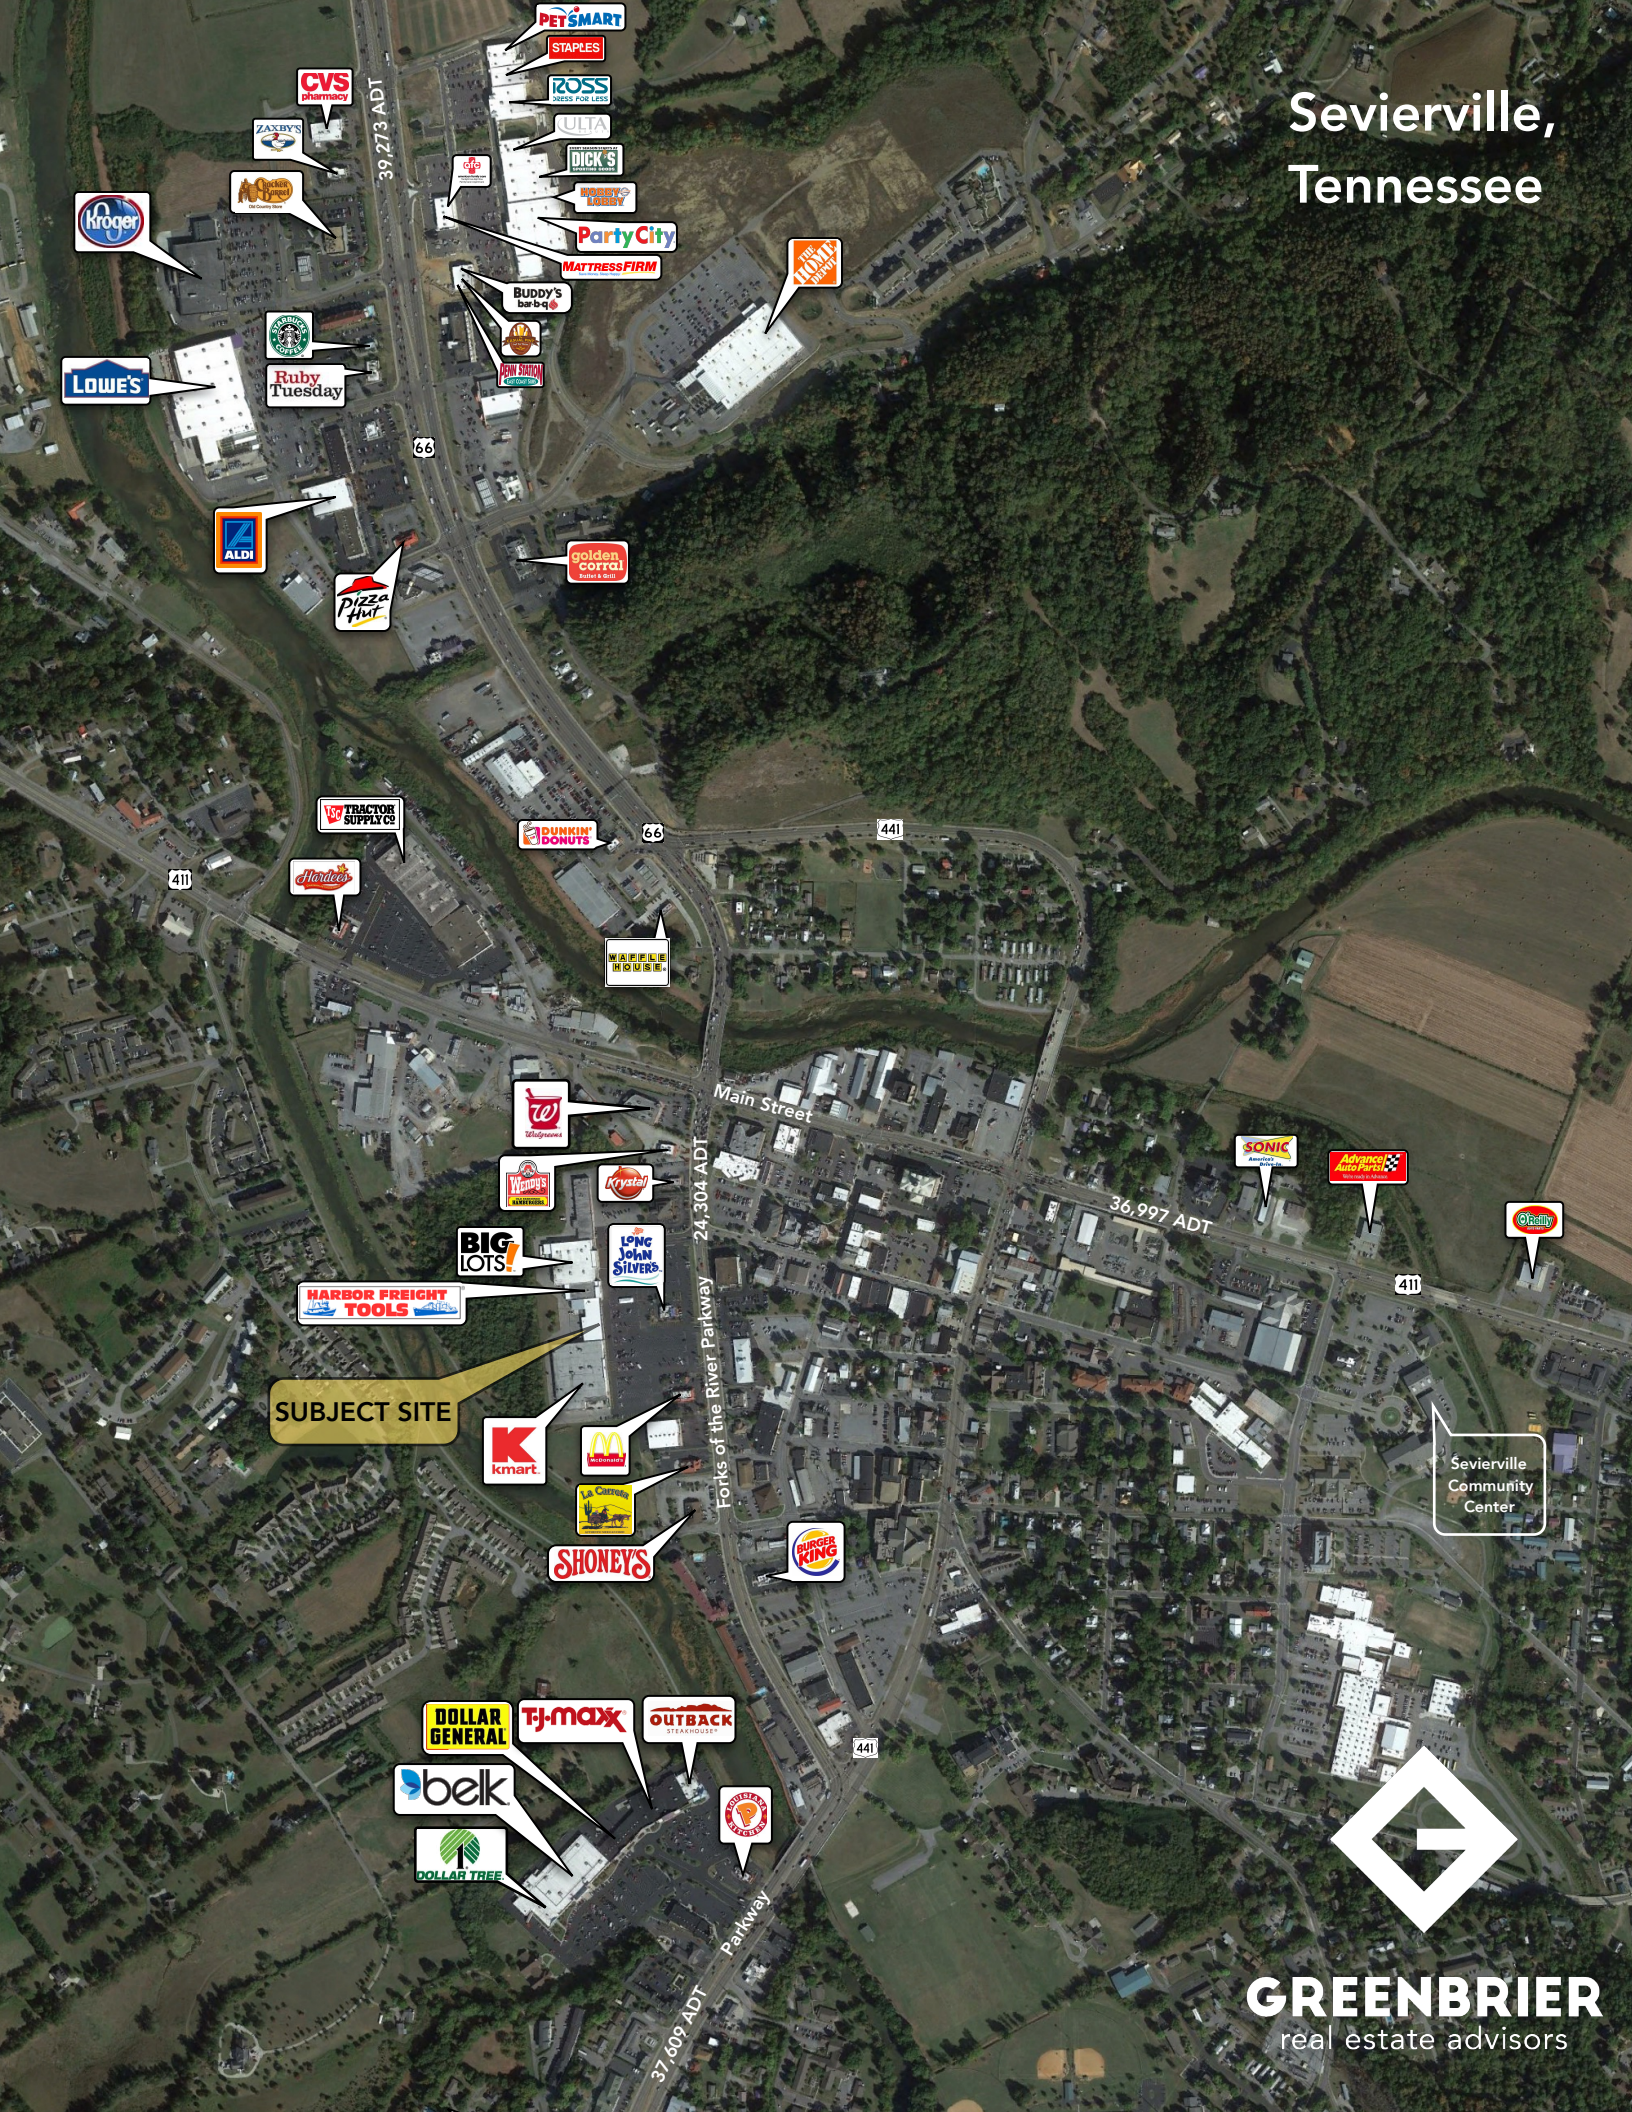

# Sevierville, Tennessee

SUBJECT SITE

Sevierville Community Center

**GREENBRIER**  
real estate advisors

Kroger

CVS Pharmacy

PET SMART

ROSS Dress For Less

ZAXBY'S

ALDI

LOWE'S

Pizza Hut

golden corral

TRACTOR SUPPLY CO.

DUNKIN' DONUTS

Hardie's

Walmart

Harbor Freight Tools

Big Lots

Long John Silver's

McDonald's

Shoney's

Burger King

Outback Steakhouse

TJ-maxx

Dollar General

belk

Dollar Tree

SONIC Drive-Through

Advance Auto Parts

Walgreens

Crystall