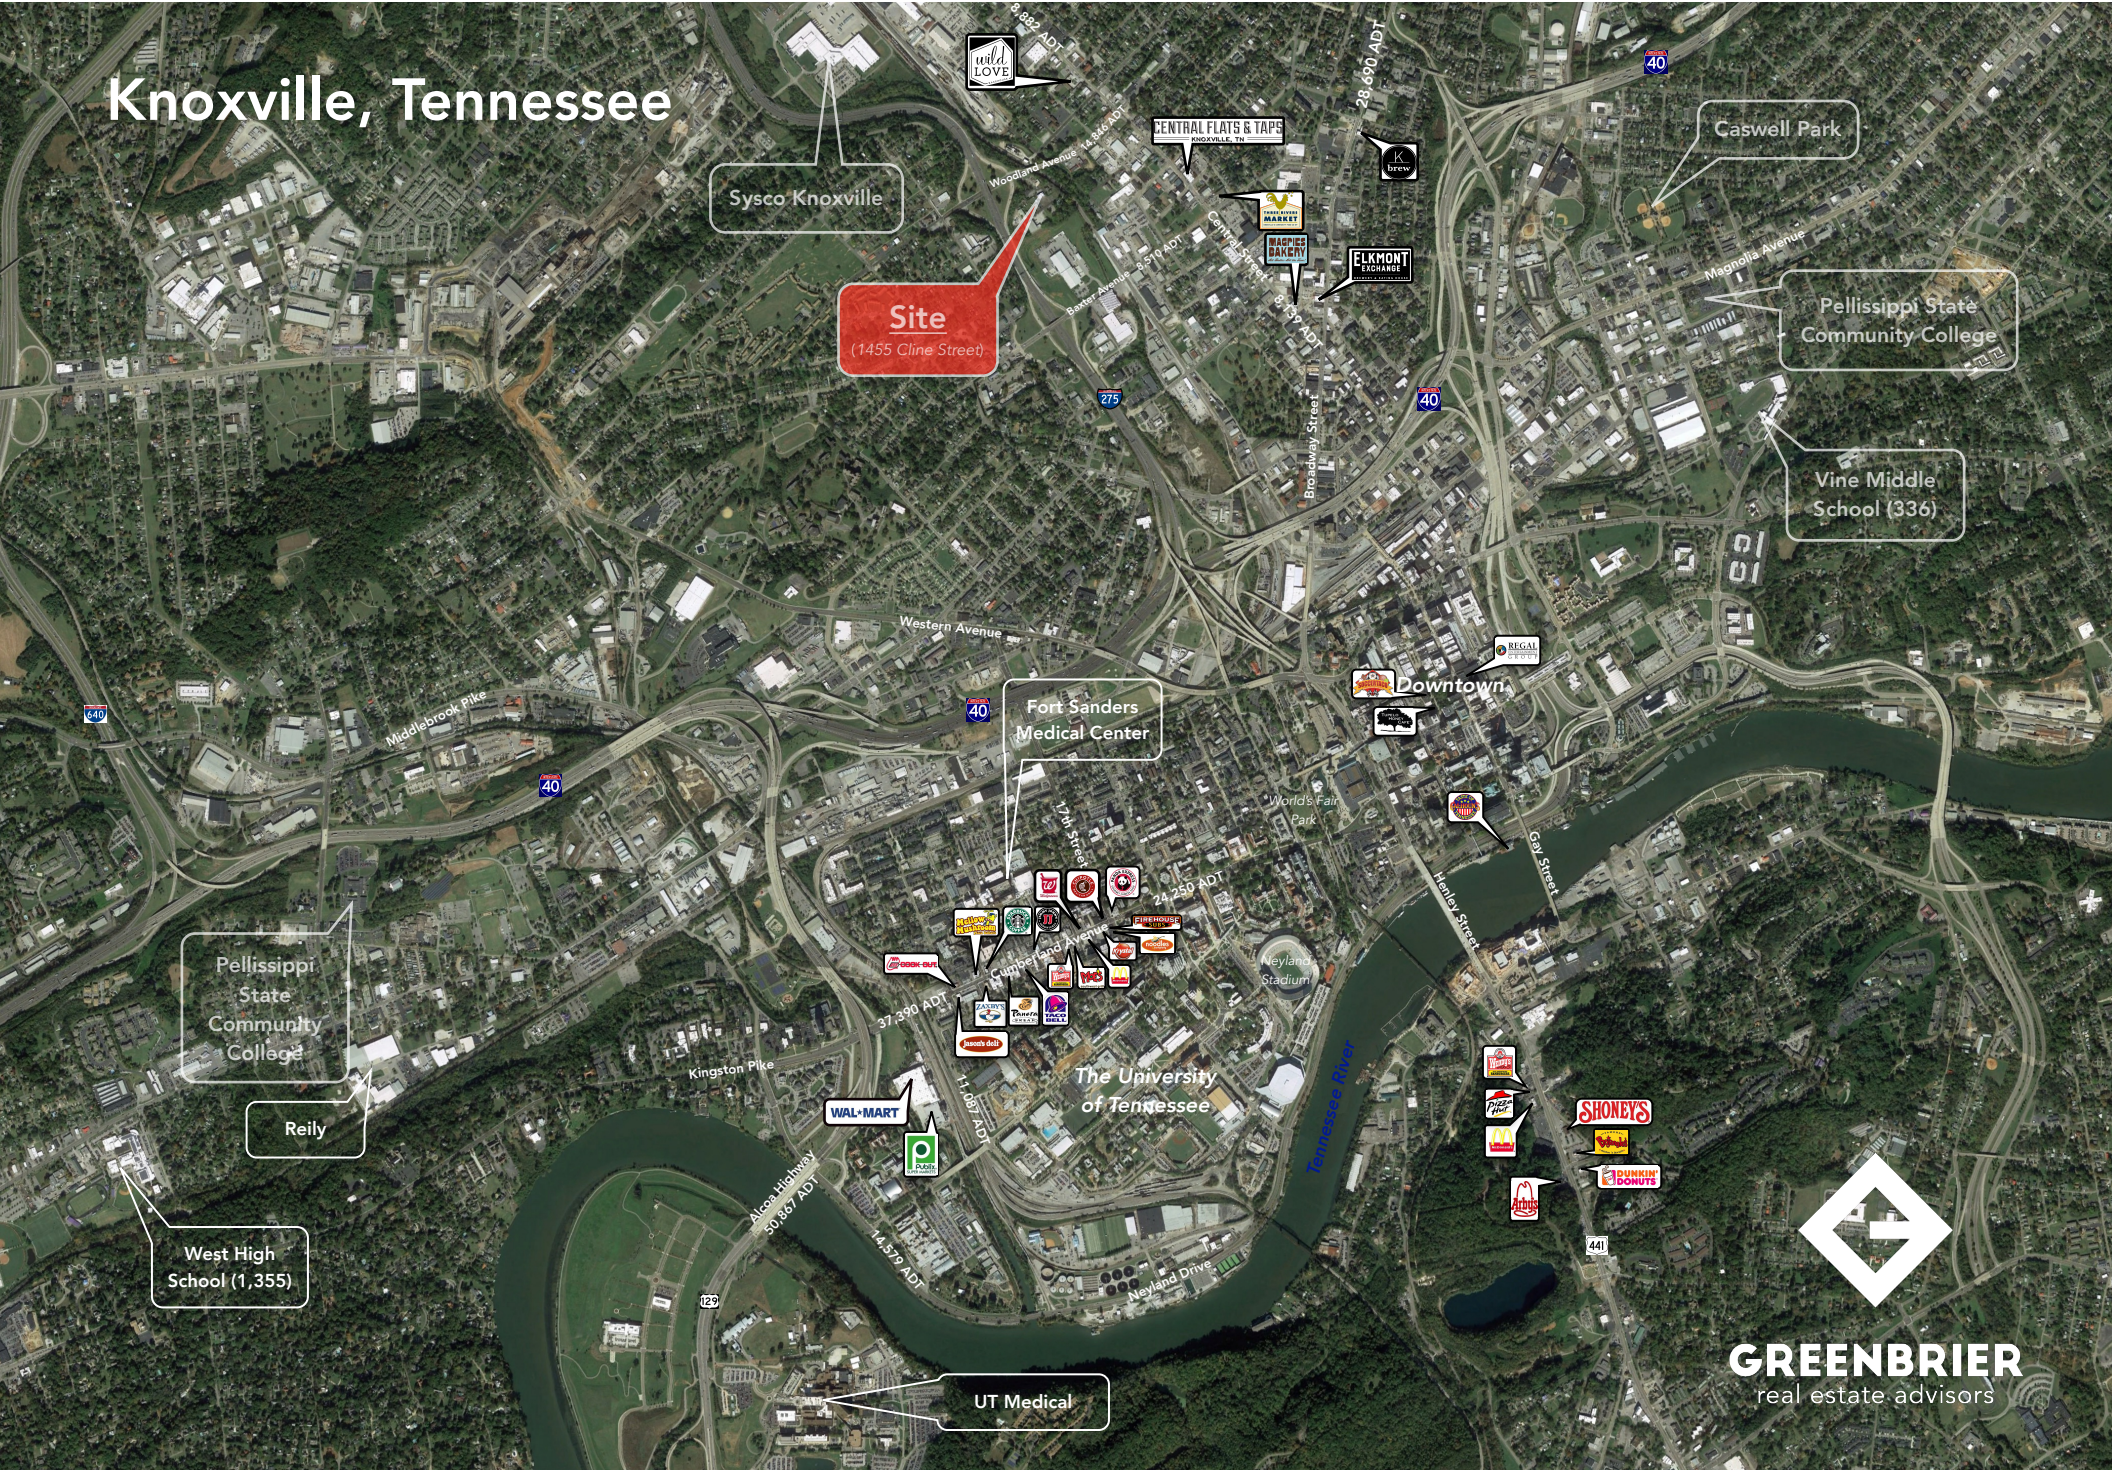

Knoxville, Tennessee

Site
(1455 Cline Street)

Sysco Knoxville

WILD LOVE

CENTRAL FLATS & TAPS
KNOXVILLE, TN

K brew

Caswell Park

Pellissippi State
Community College

Vine Middle
School (336)

Fort Sanders
Medical Center

Downtown

Pellissippi
State
Community
College

Reily

West High
School (1,355)

WAL-MART

UT Medical