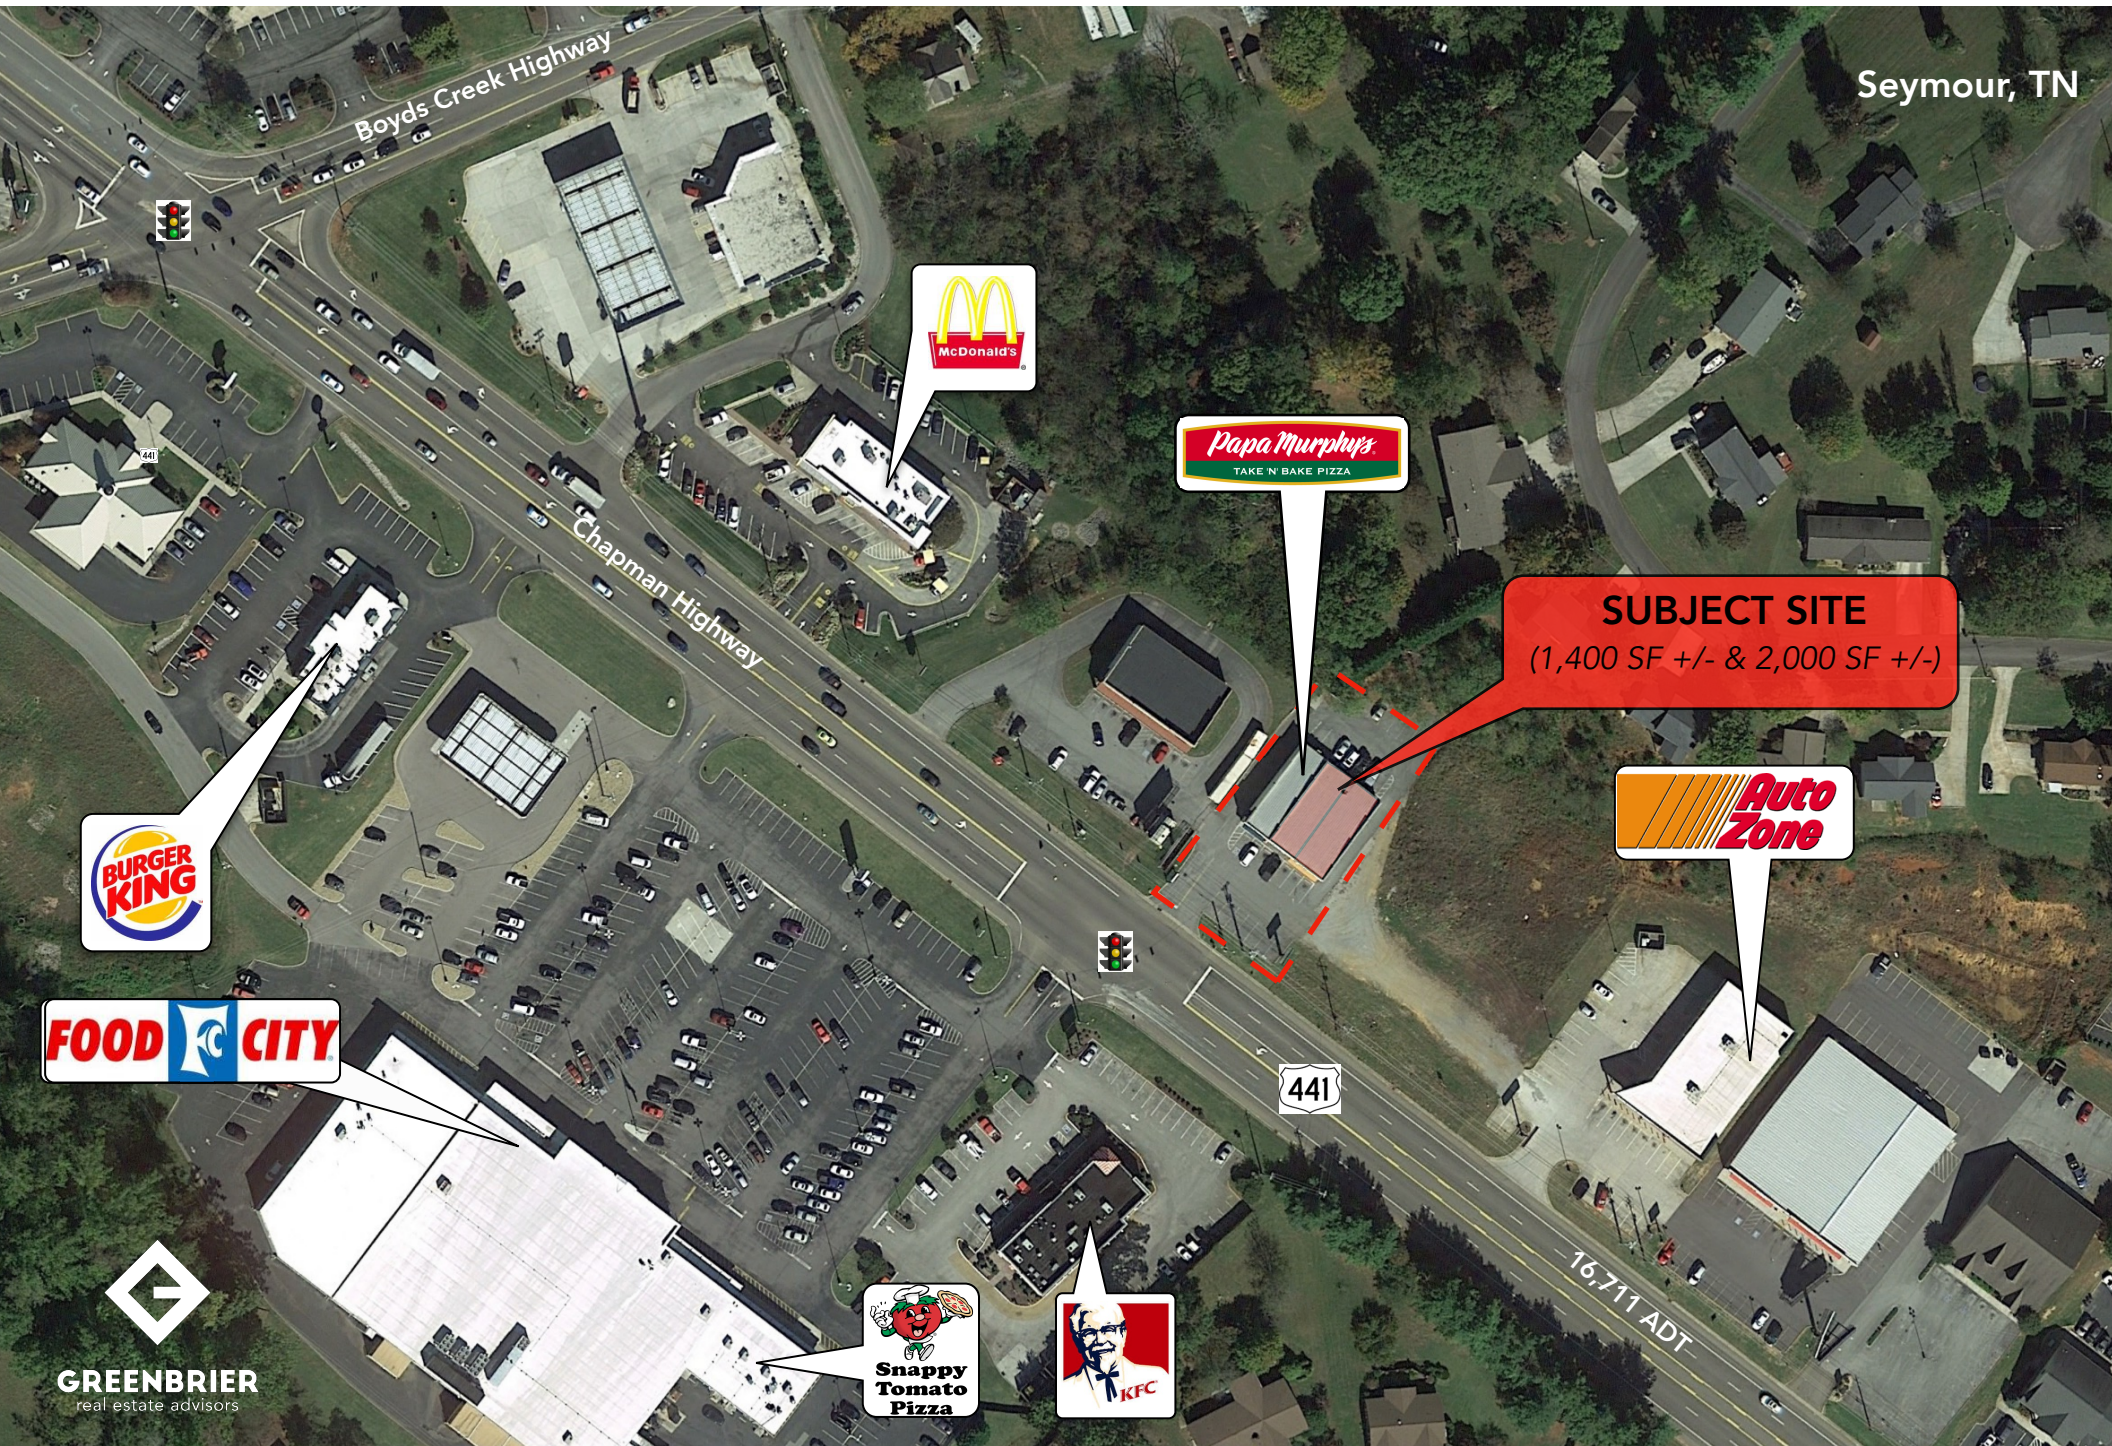

11518 Chapman Highway, Seymour, TN 37865

Seymour, TN

SUBJECT SITE
(1,400 SF +/- & 2,000 SF +/-)