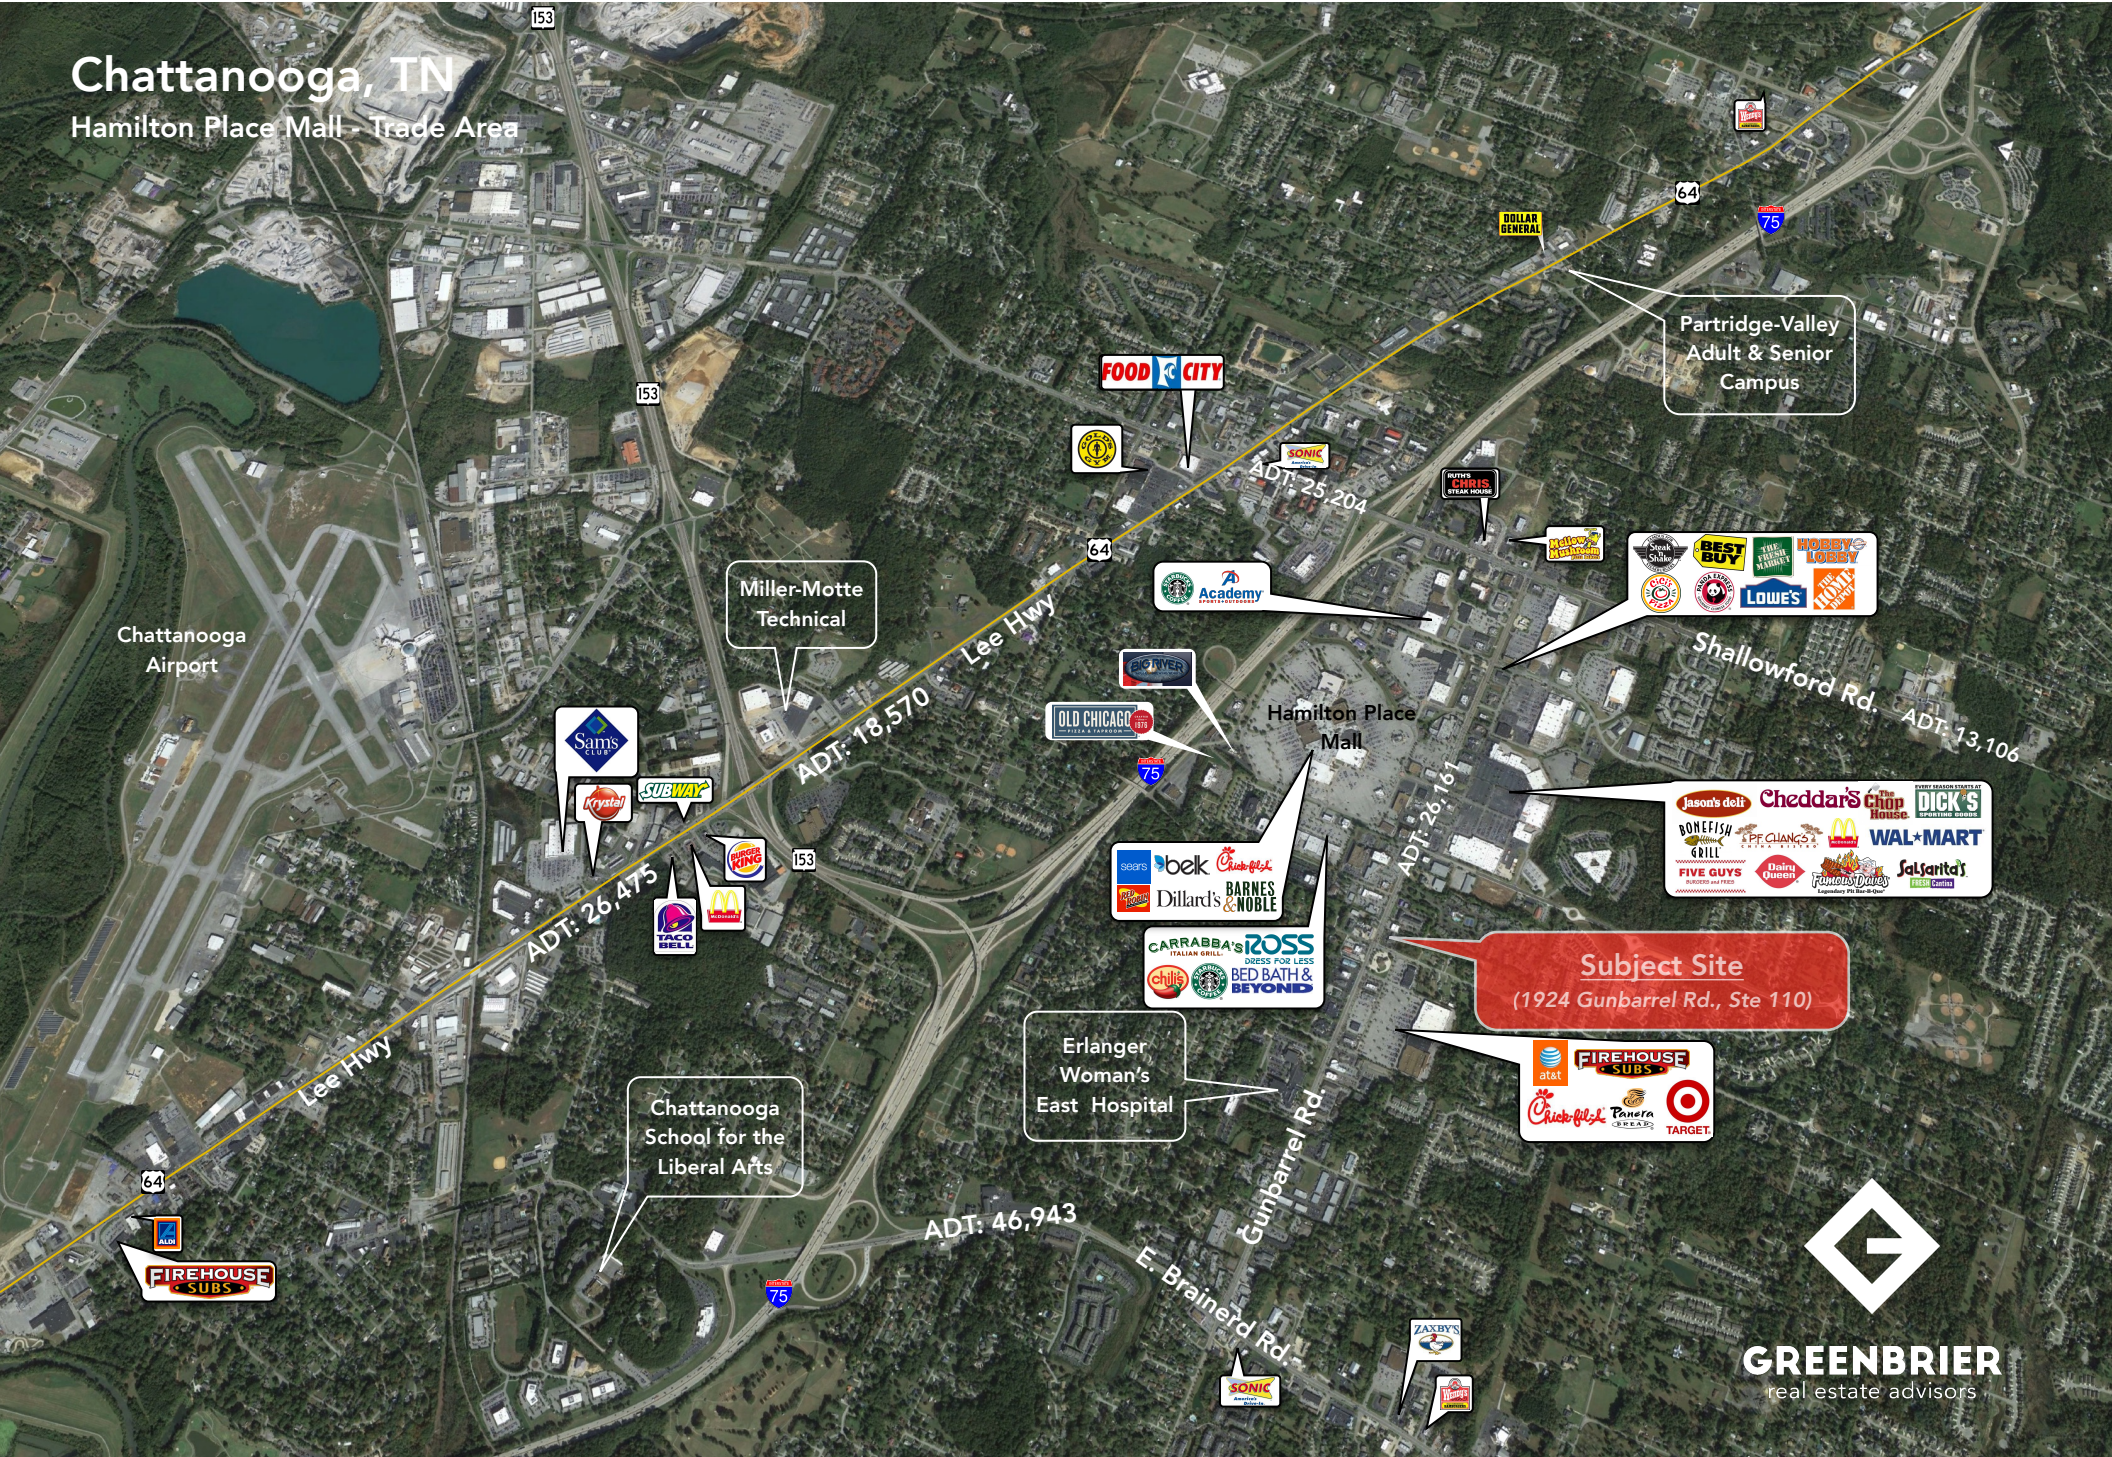

Chattanooga, TN
Hamilton Place Mall - Trade Area

Chattanooga Airport

Miller-Motte Technical

ADT: 26,475

ADT: 18,570

ADT: 25,204

ADT: 26,161

ADT: 46,943

ADT: 13,106

Subject Site
(1924 Gunbarrel Rd., Ste 110)