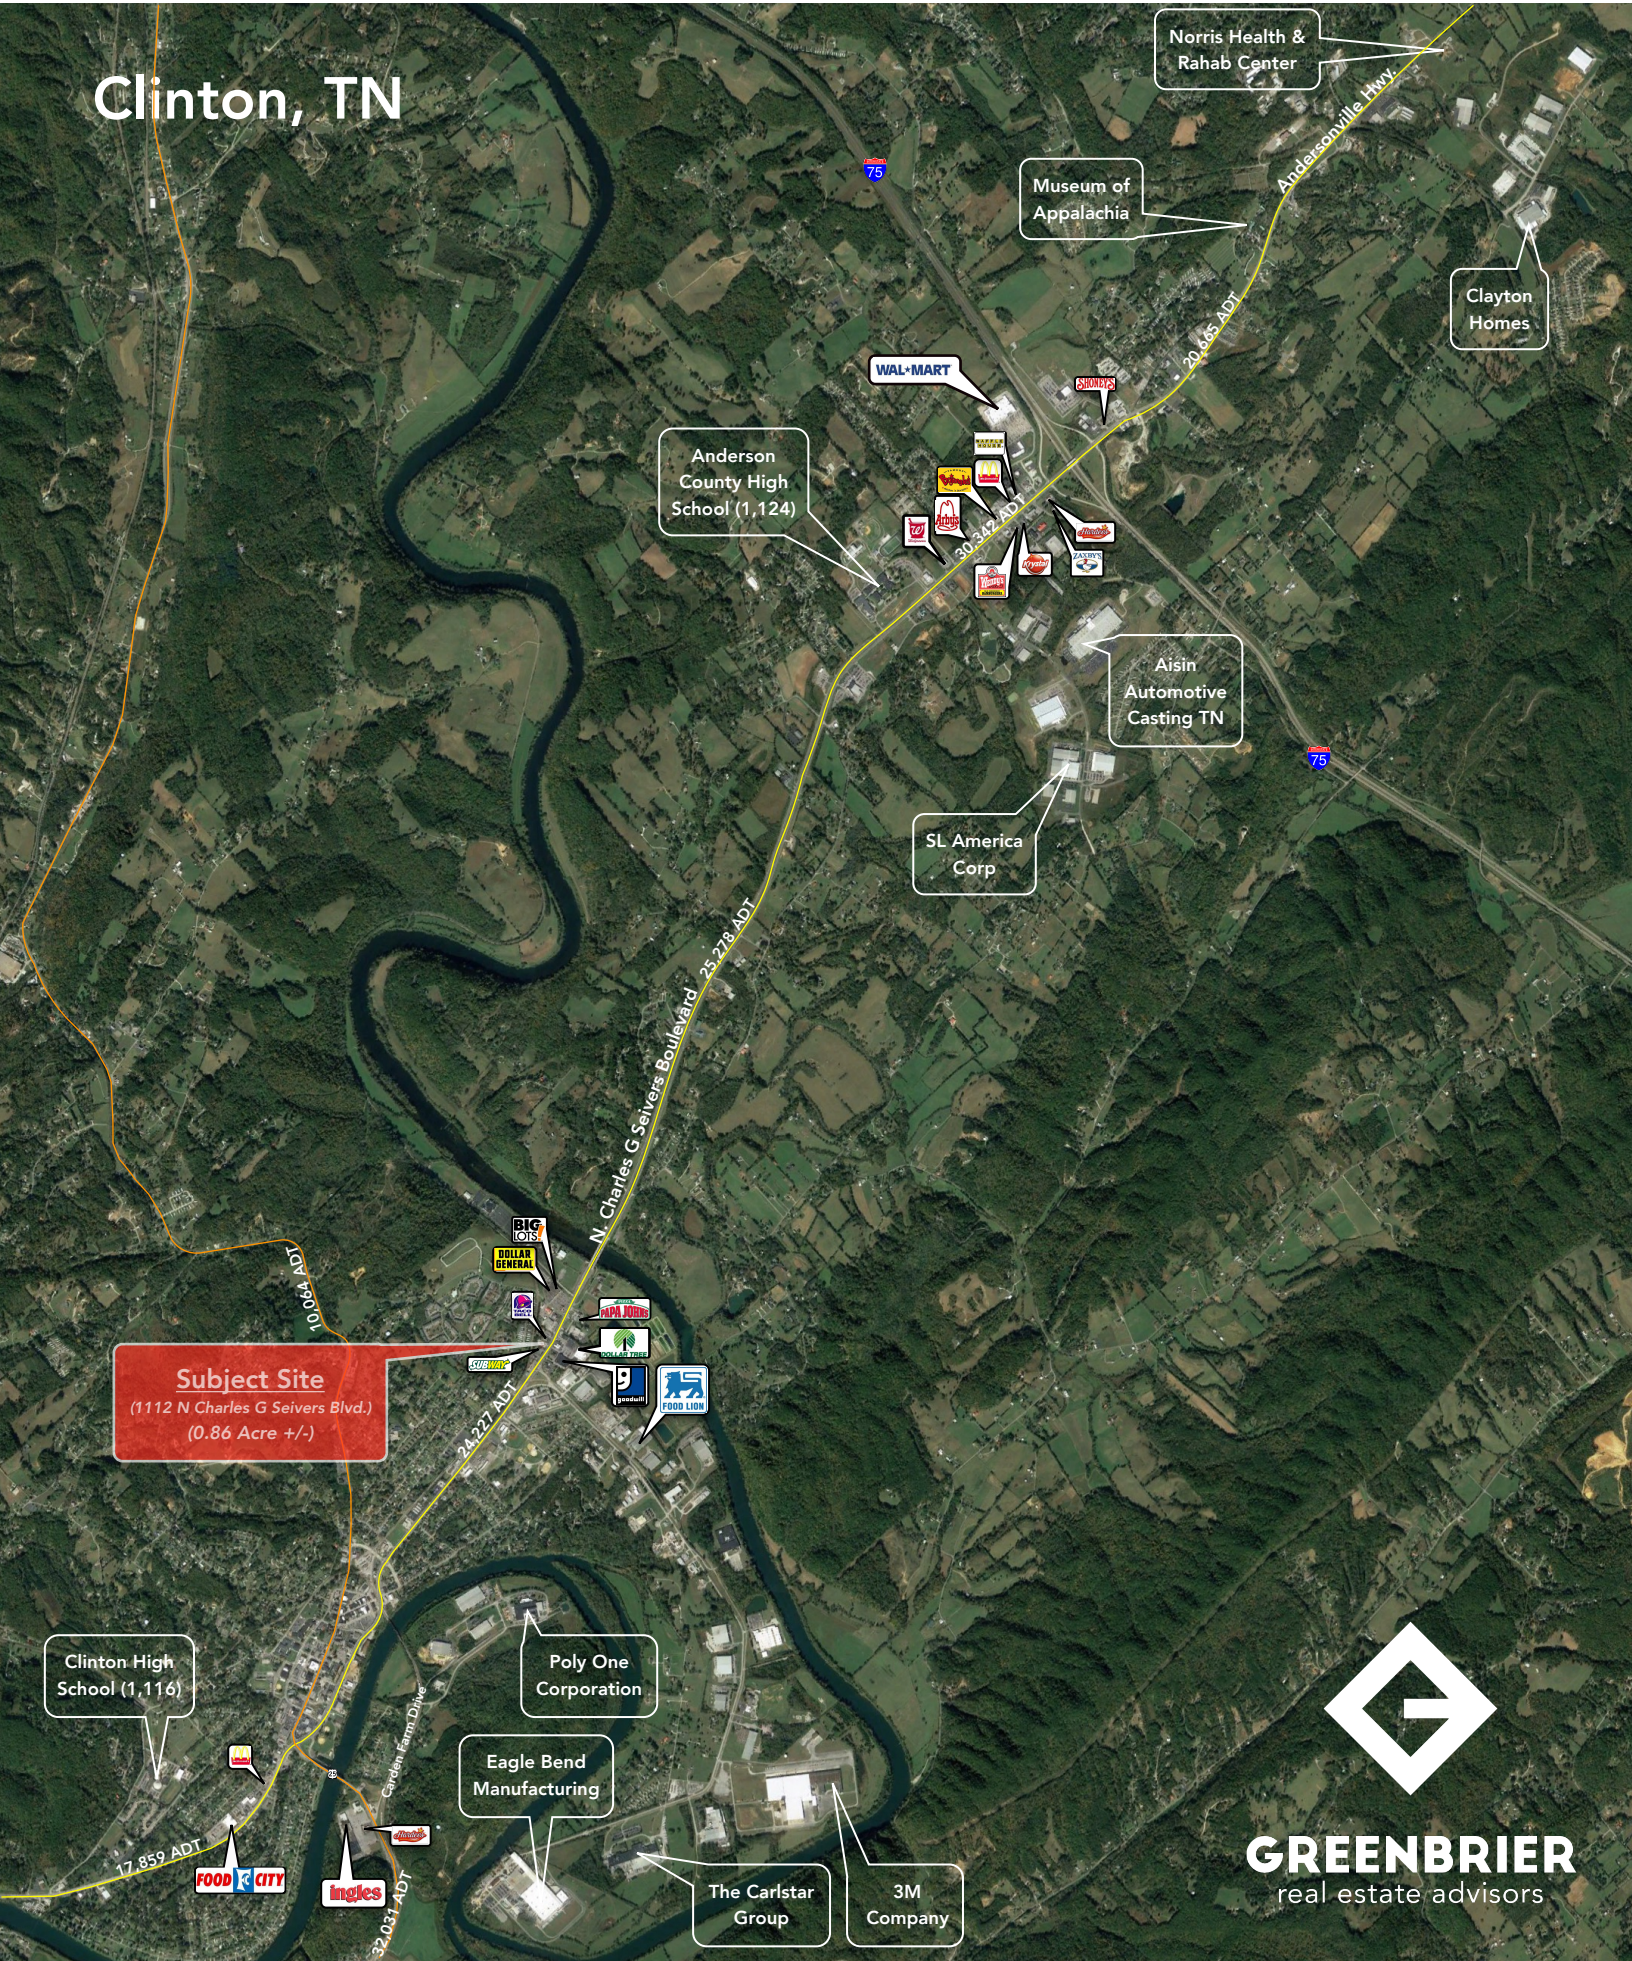

# Clinton, TN

**Subject Site**  
(1112 N Charles G Seivers Blvd.)  
(0.86 Acre +/-)