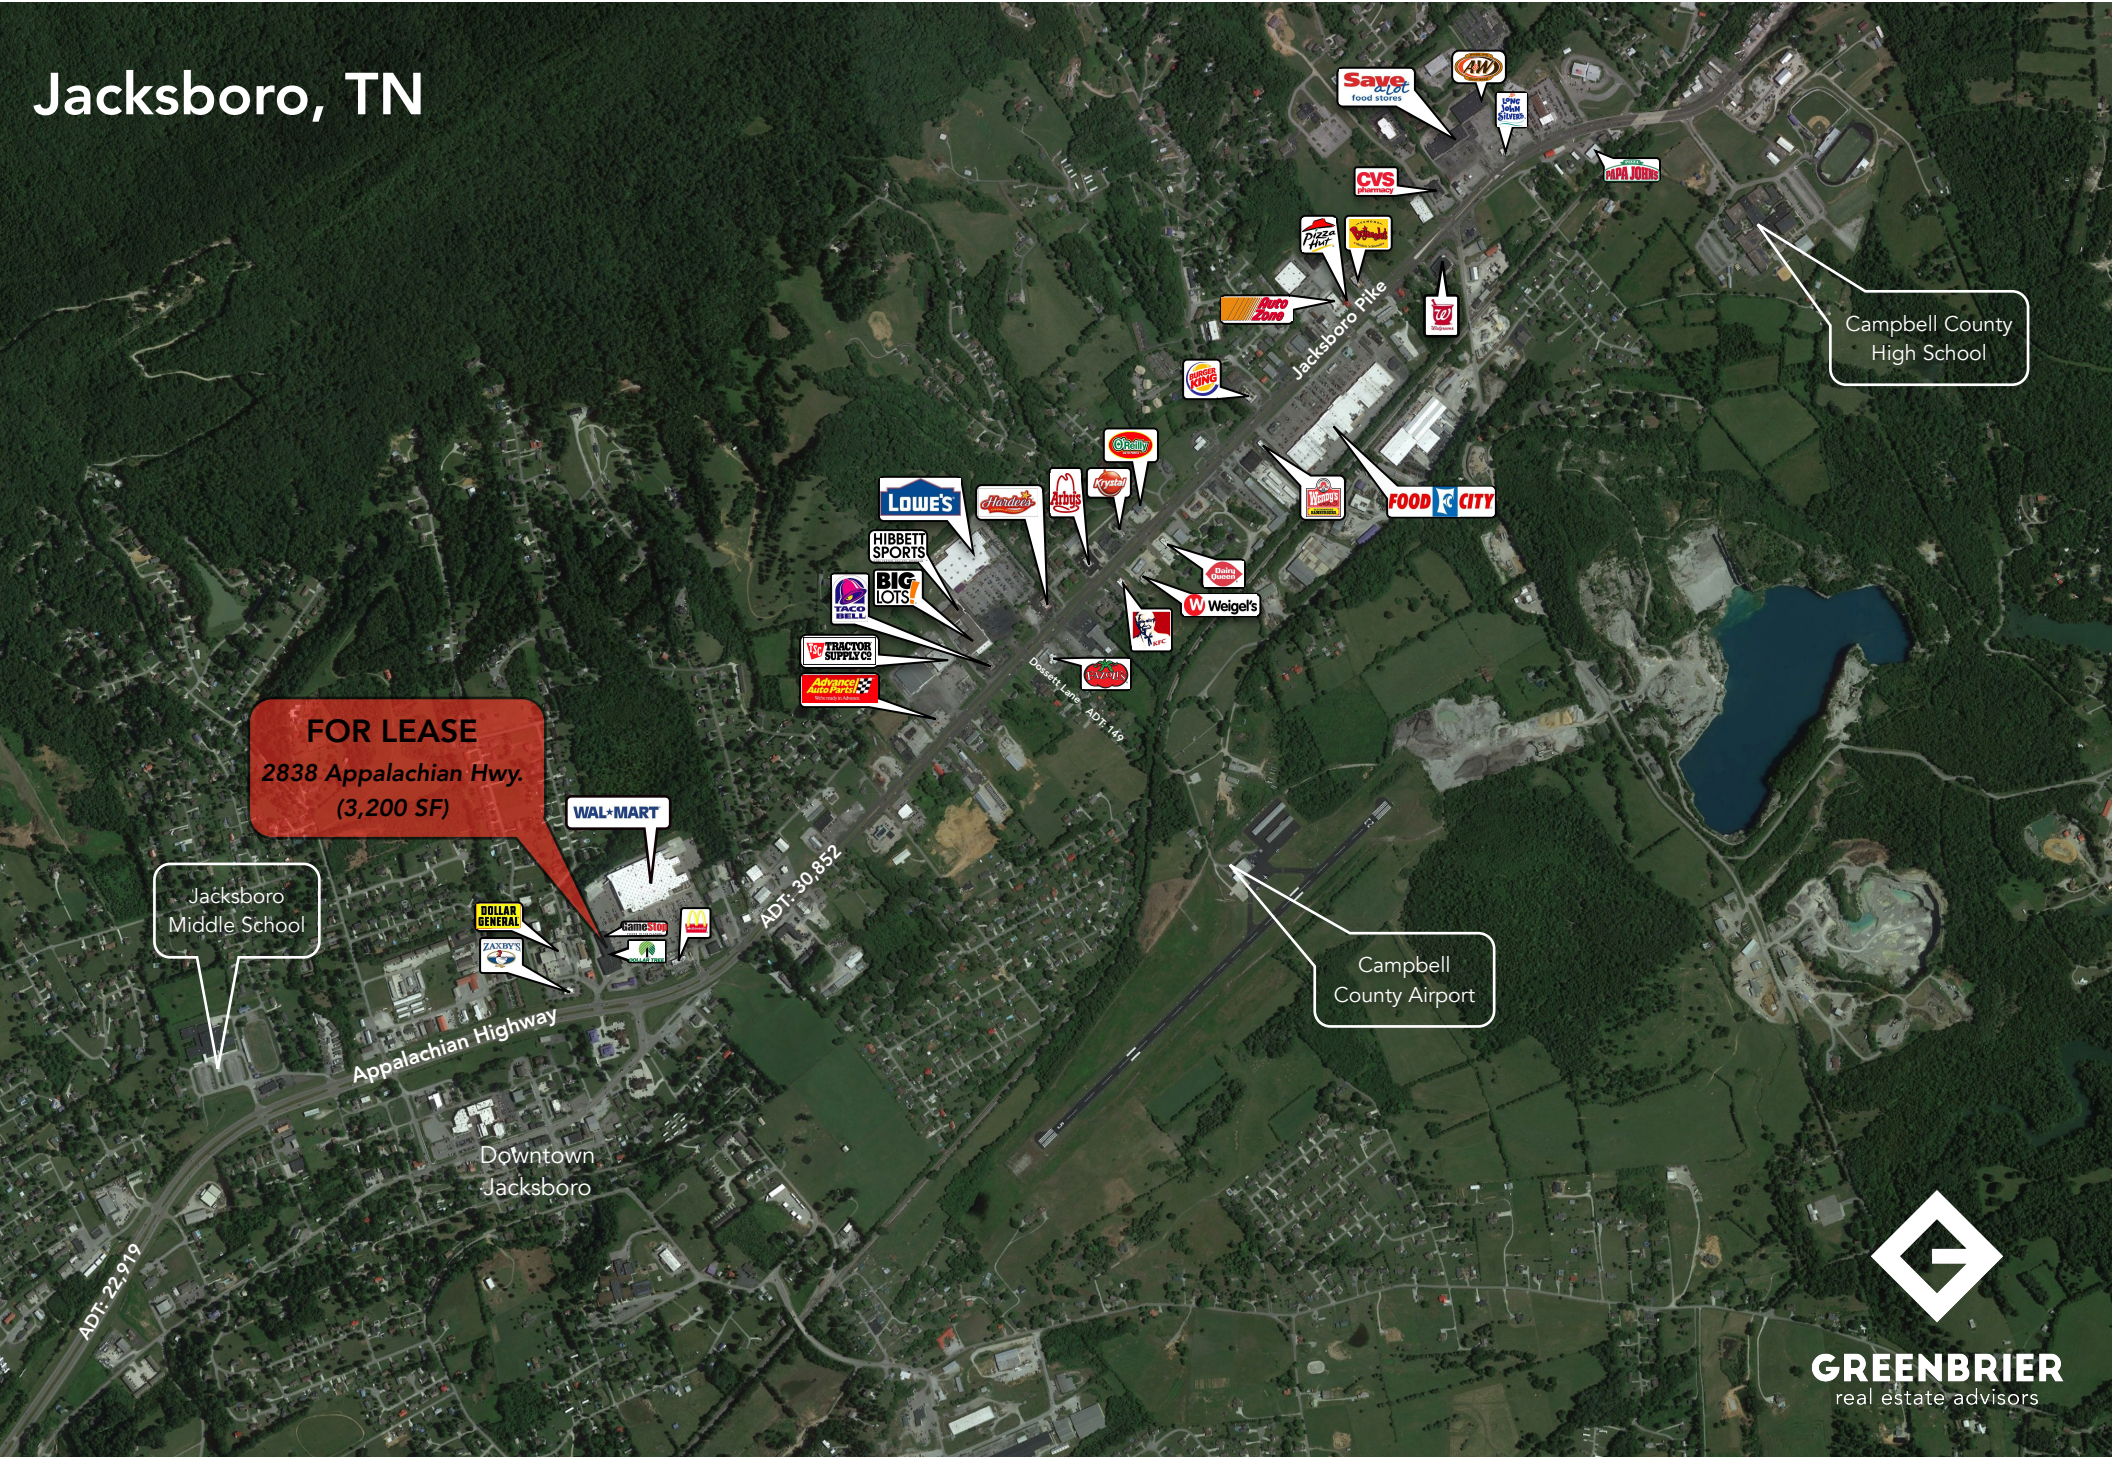

Jacksboro, TN

FOR LEASE
2838 Appalachian Hwy.
(3,200 SF)

Jacksboro Middle School

WAL-MART

DOLLAR GENERAL
ZANBY'S

ADT-30-852

Appalachian Highway

Downtown Jacksboro

ADT-22-919

Dorsett Lane ADT-149

Campbell County Airport

Campbell County High School