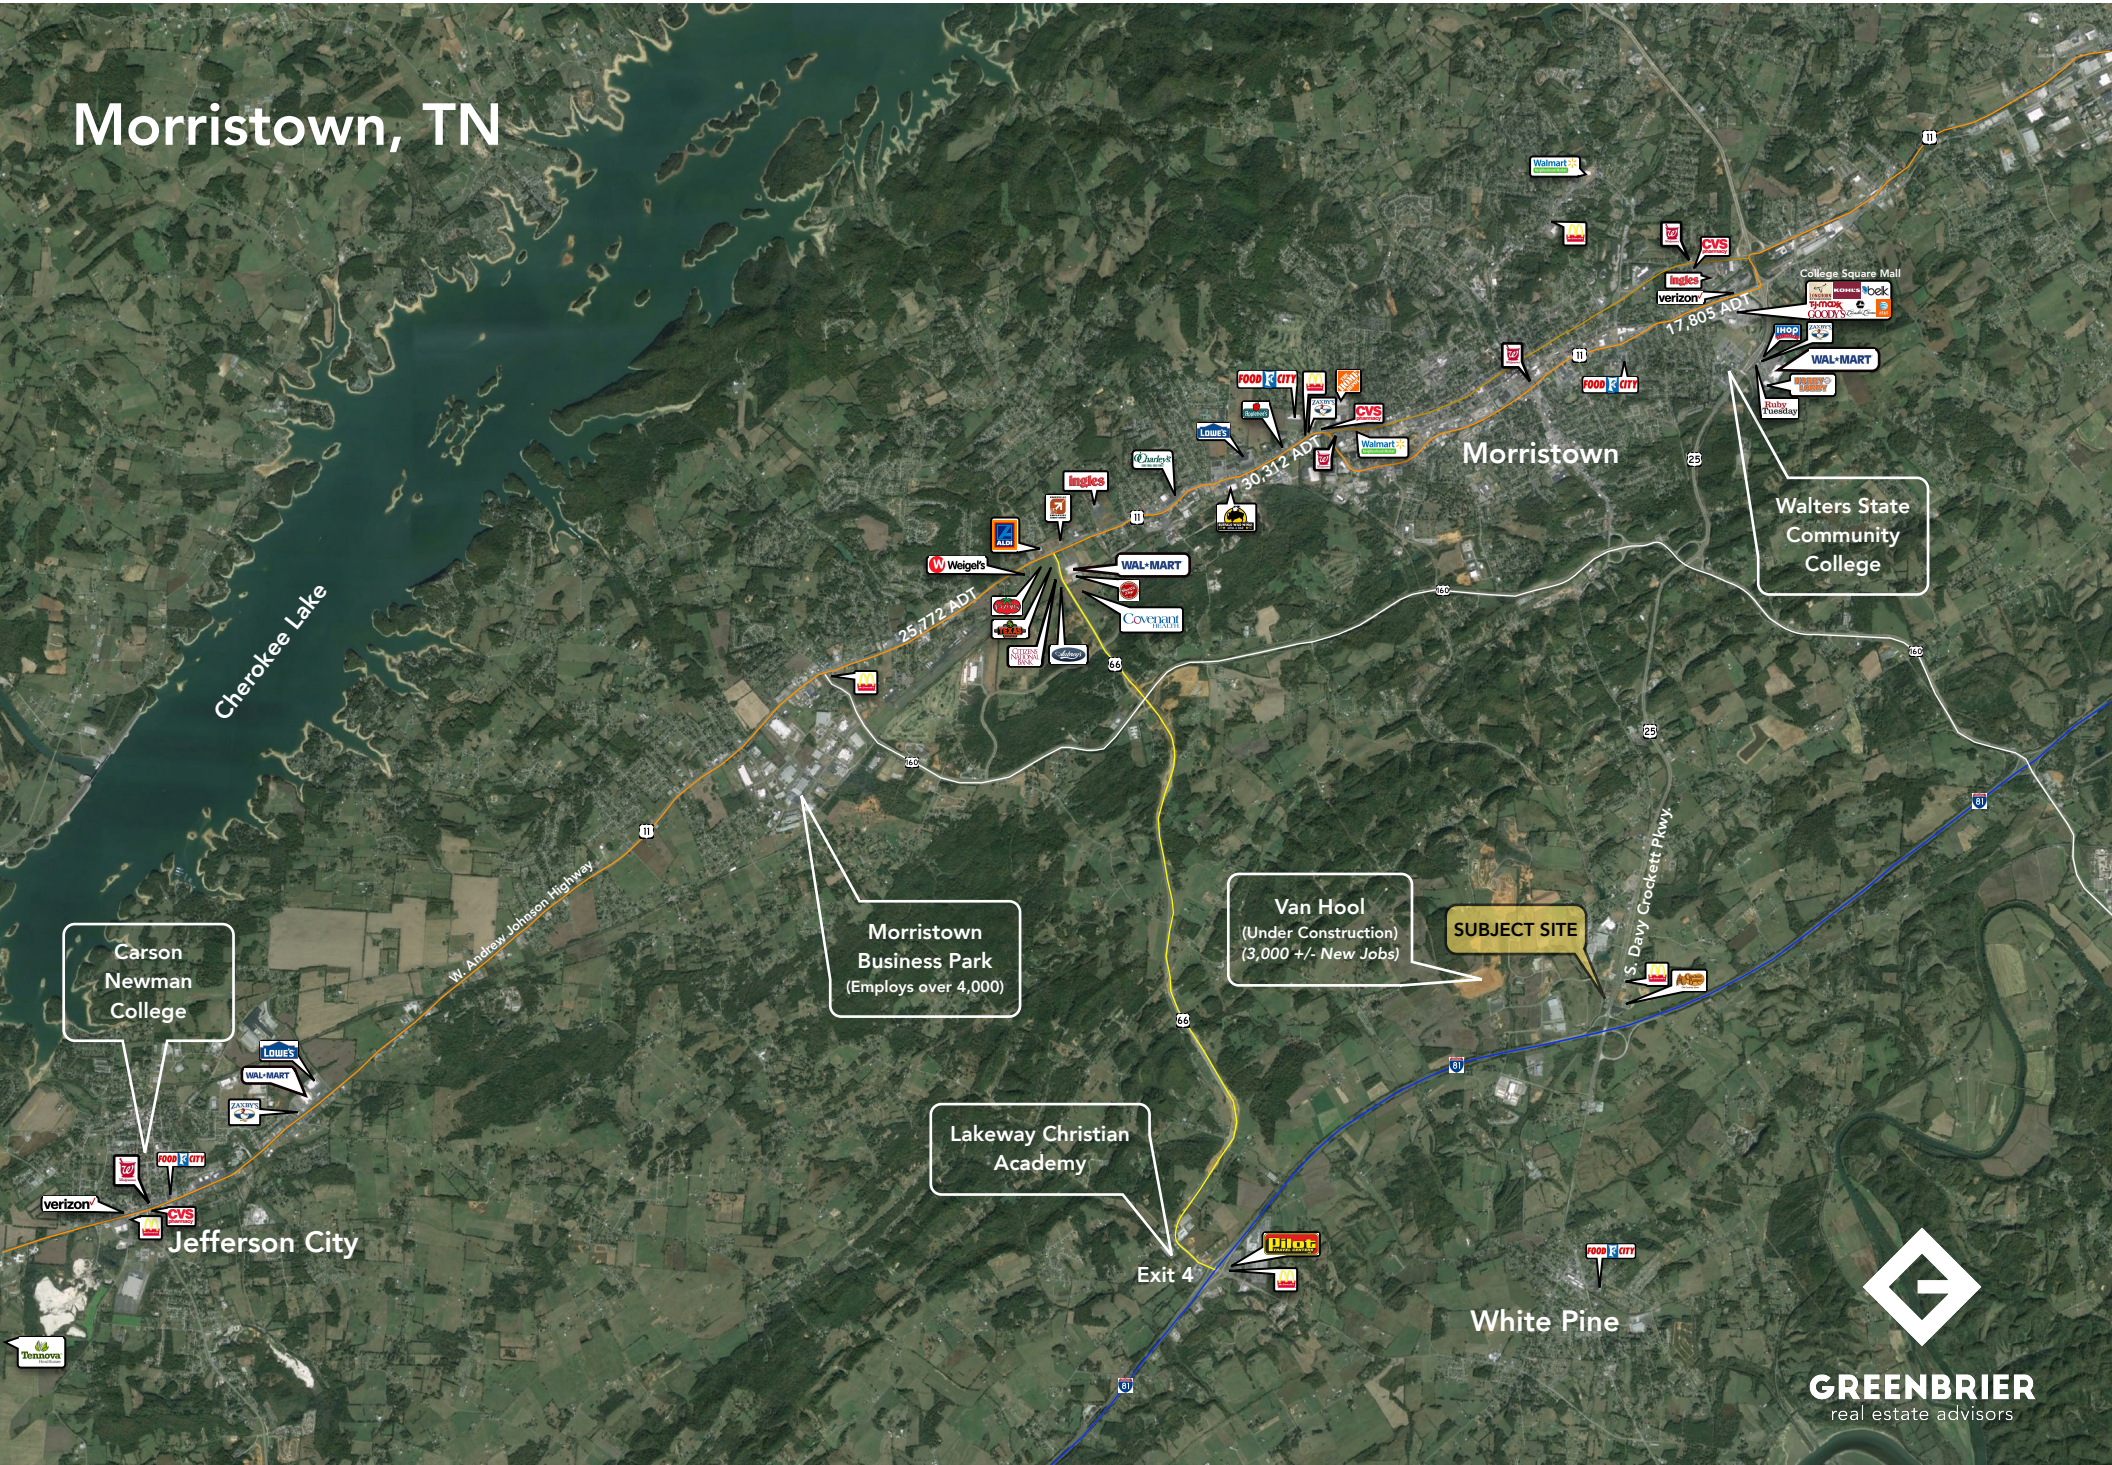

# Morristown, TN

Carson Newman College

LOWE'S  
WAL-MART

Jefferson City

Morristown Business Park  
(Employs over 4,000)

Lakeway Christian Academy

Exit 4

Van Hool  
(Under Construction)  
(3,000 +/- New Jobs)

**SUBJECT SITE**

S. Davy Crockett Pkwy.

Morristown

Walters State Community College

White Pine