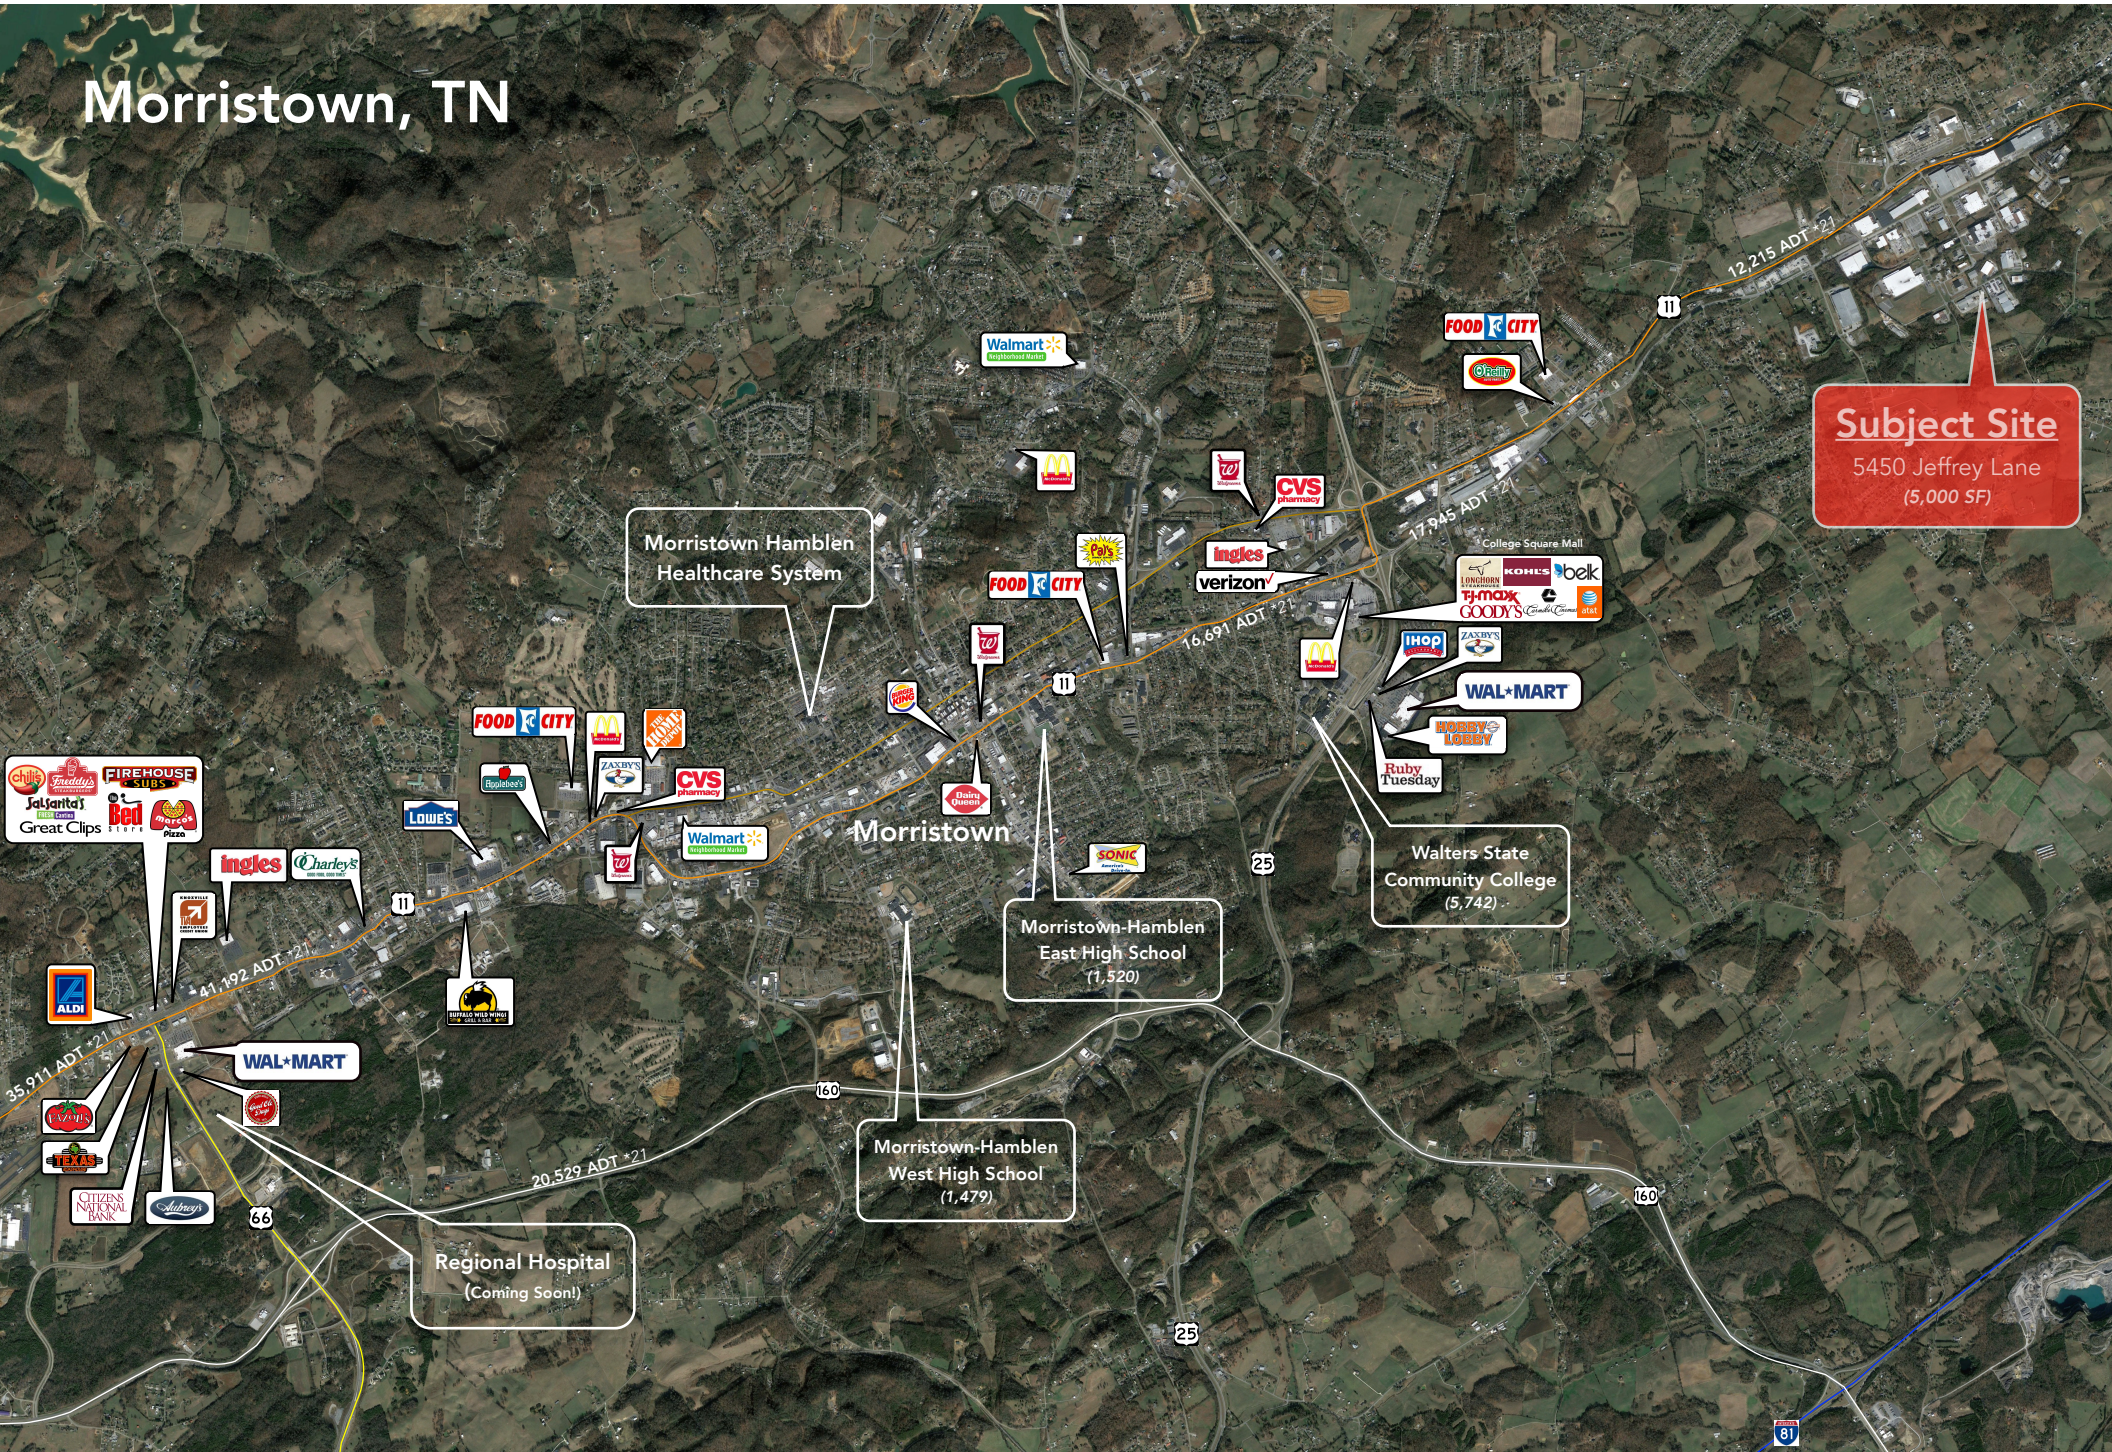

# Morristown, TN

**Subject Site**  
5450 Jeffrey Lane  
(5,000 SF)

Morristown Hamblen  
Healthcare System

College Square Mall  
LONGCHON  
KORRES  
belk  
TJ-max  
GOODY'S  
CableCom  
at&t

WAL-MART  
HOBBY LOBBY  
Ruby Tuesday

Walters State  
Community College  
(5,742)

Morristown-Hamblen  
East High School  
(1,520)

Morristown-Hamblen  
West High School  
(1,479)

Regional Hospital  
(Coming Soon!)

Chili's  
Firehouse Subs  
Santitas  
Great Clips  
Bed  
Mario's  
Pizza

Ingles  
Charley's

LOWE'S  
BOTTLED WILD WATER

FOOD CITY  
McDonald's  
ZANBY'S  
CVS Pharmacy

Walmart  
Northshore Market

Walmart  
Northshore Market  
McDonald's  
Pa's  
Ingles  
verizon

FOOD CITY  
O'Reilly

CVS Pharmacy

Walmart  
Northshore Market

FOOD CITY

McDonald's

Dixie

SONIC

ALDI  
WAL-MART

WAL-MART  
TEXAS  
CITIZENS NATIONAL BANK  
Subway