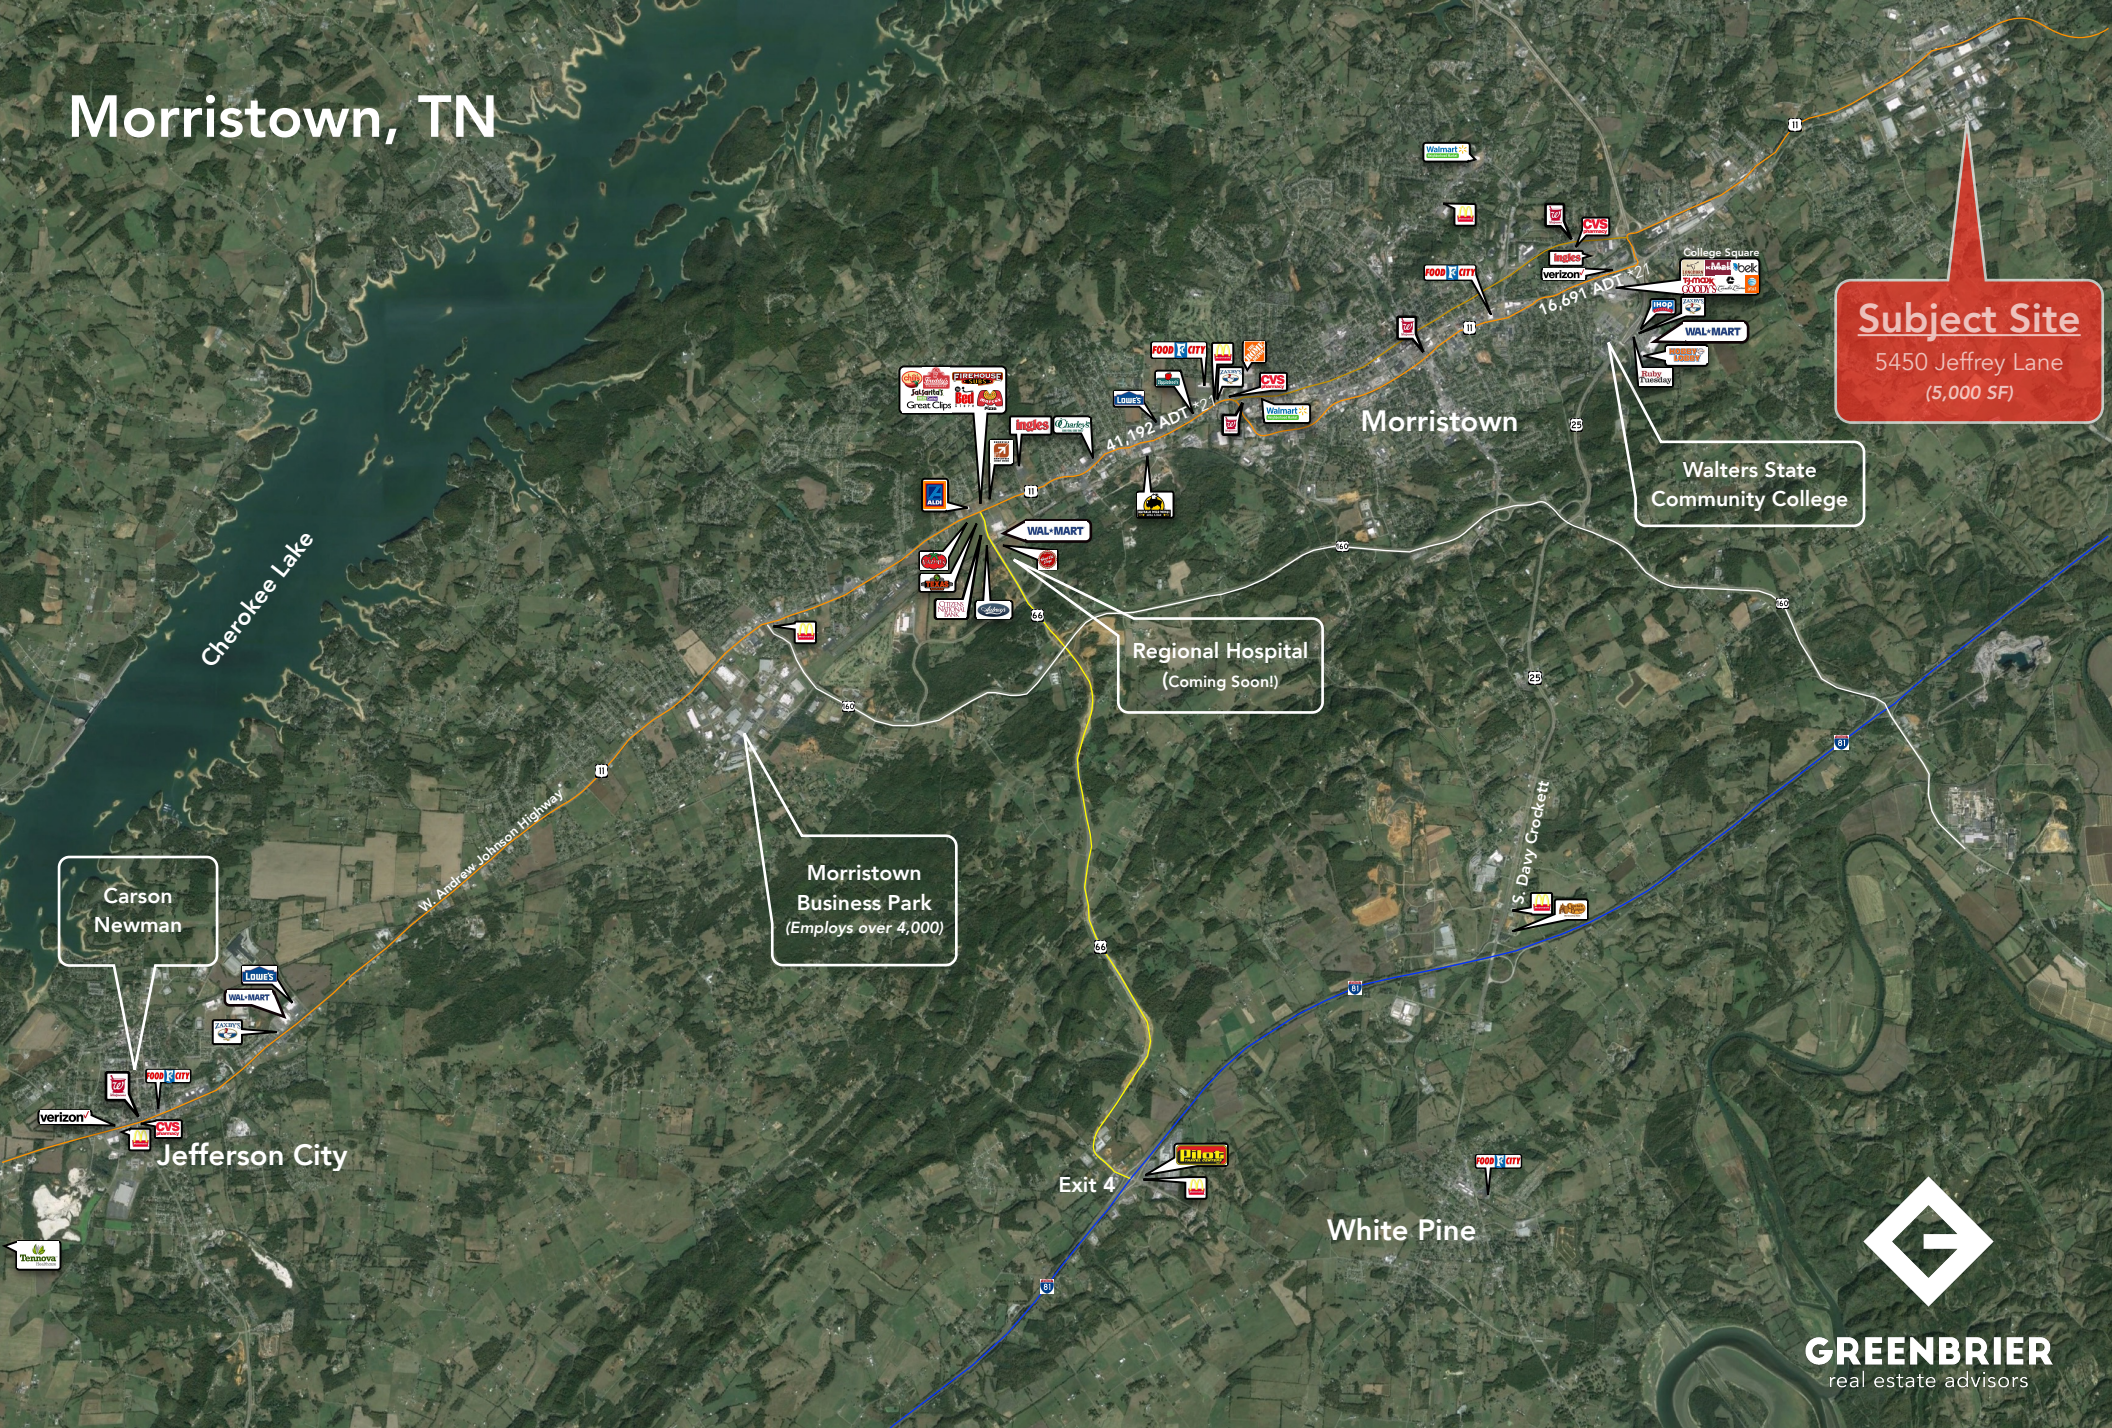

# Morristown, TN

**Subject Site**  
5450 Jeffrey Lane  
(5,000 SF)

Walters State  
Community College

Regional Hospital  
(Coming Soon!)

Morristown  
Business Park  
(Employs over 4,000)

Carson  
Newman

Jefferson City

White Pine