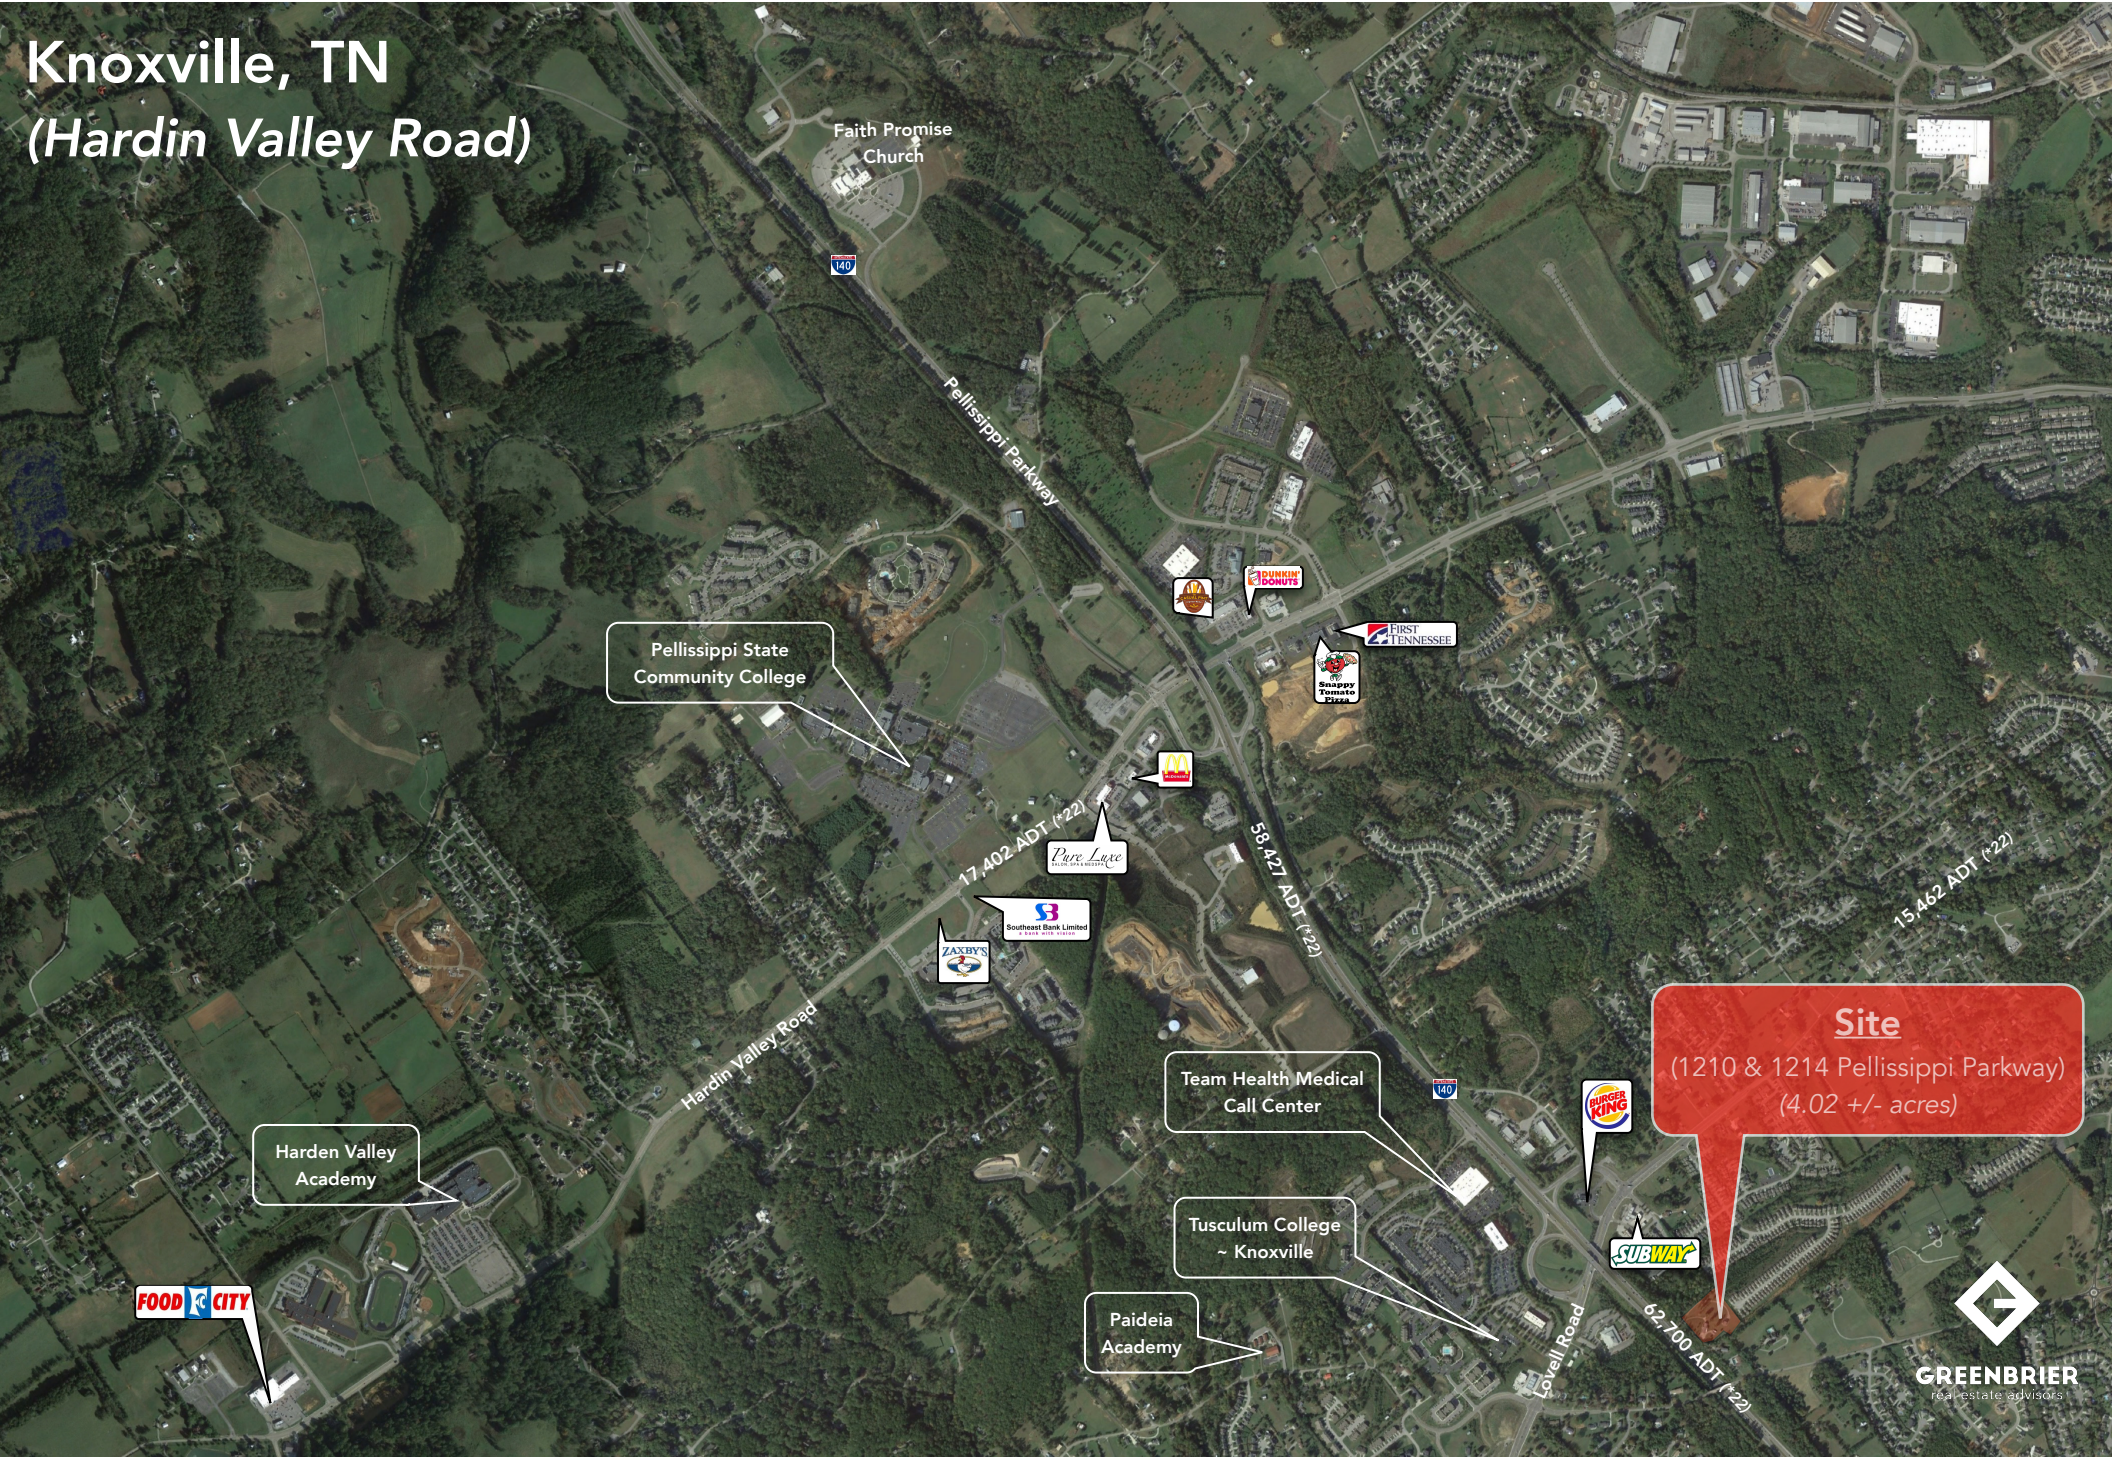

# Knoxville, TN (Hardin Valley Road)

Faith Promise Church

140

Pellissippi Parkway

Pellissippi State Community College

DUNKIN' DONUTS

FIRST TENNESSEE

Sneaky Tomato

McDonald's

47,402 ADT (#22)

Pure Luce

ZAXBY'S

Southeast Bank Limited

58,427 ADT (#22)

15,462 ADT (#22)

Hardin Valley Road

Harden Valley Academy

FOOD CITY

Team Health Medical Call Center

140

Tusculum College ~ Knoxville

Paideia Academy

BURGER KING

SUBWAY

Lovell Road

62,700 ADT (#22)

**Site**  
(1210 & 1214 Pellissippi Parkway)  
(4.02 +/- acres)