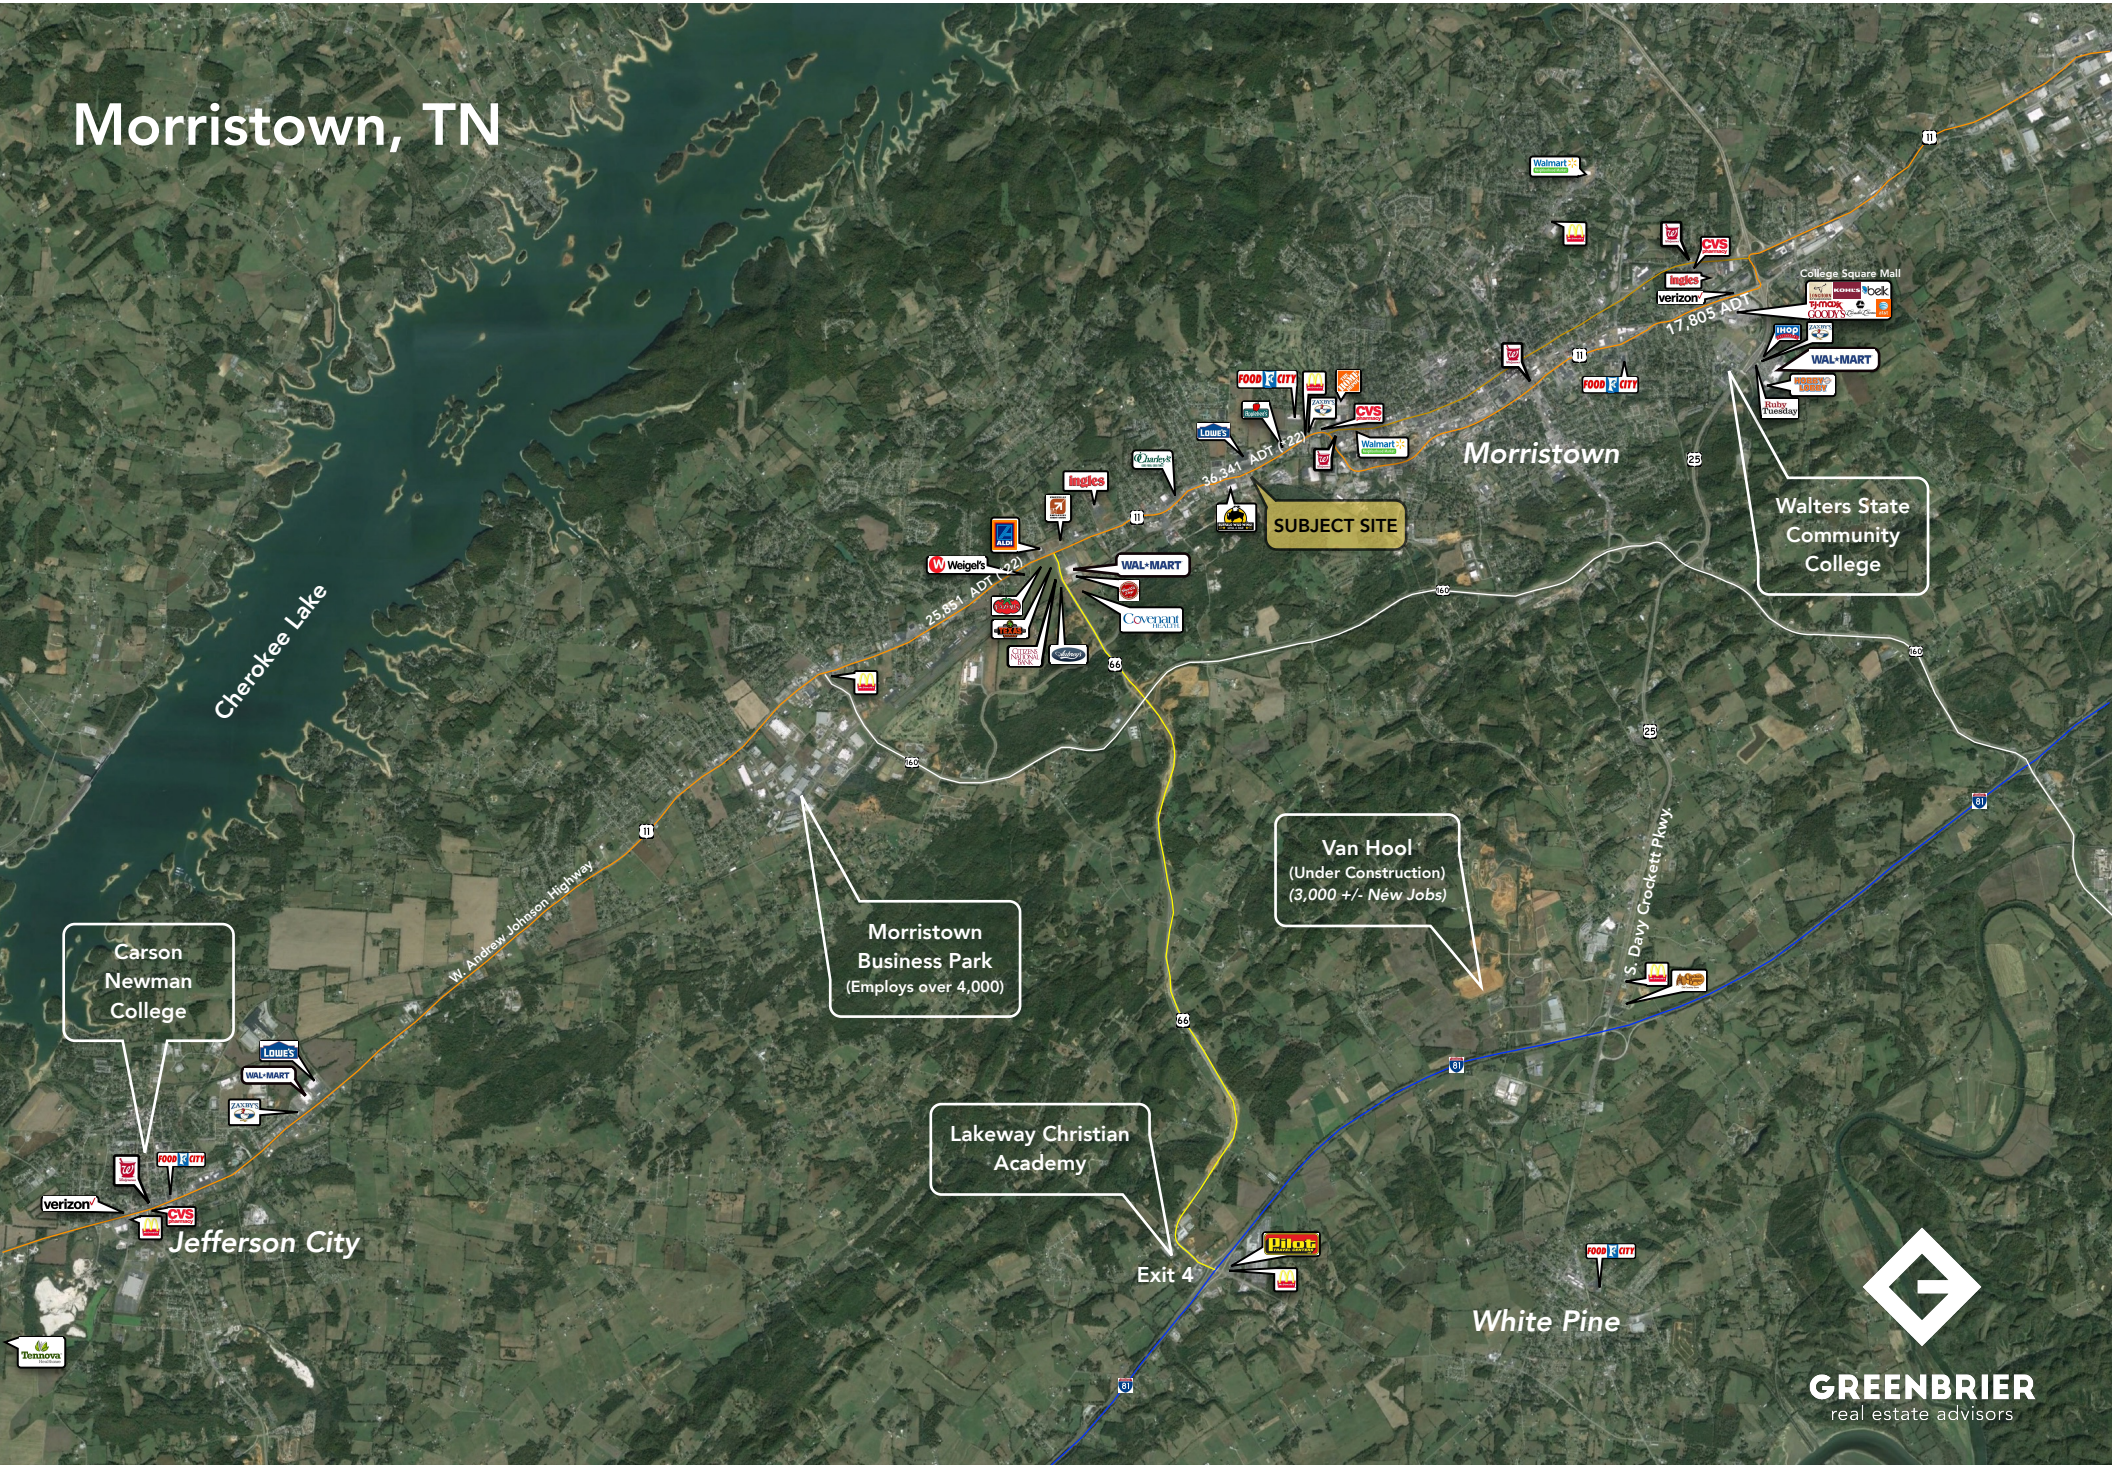

Morristown, TN

Cherokee Lake

W. Andrew Johnson Highway

Carson Newman College

LOWE'S
WAL-MART

Jefferson City

Morristown Business Park
(Employs over 4,000)

Lakeway Christian Academy

Exit 4

Van Hool
(Under Construction)
(3,000 +/- New Jobs)

White Pine

Morristown

SUBJECT SITE

Walters State Community College