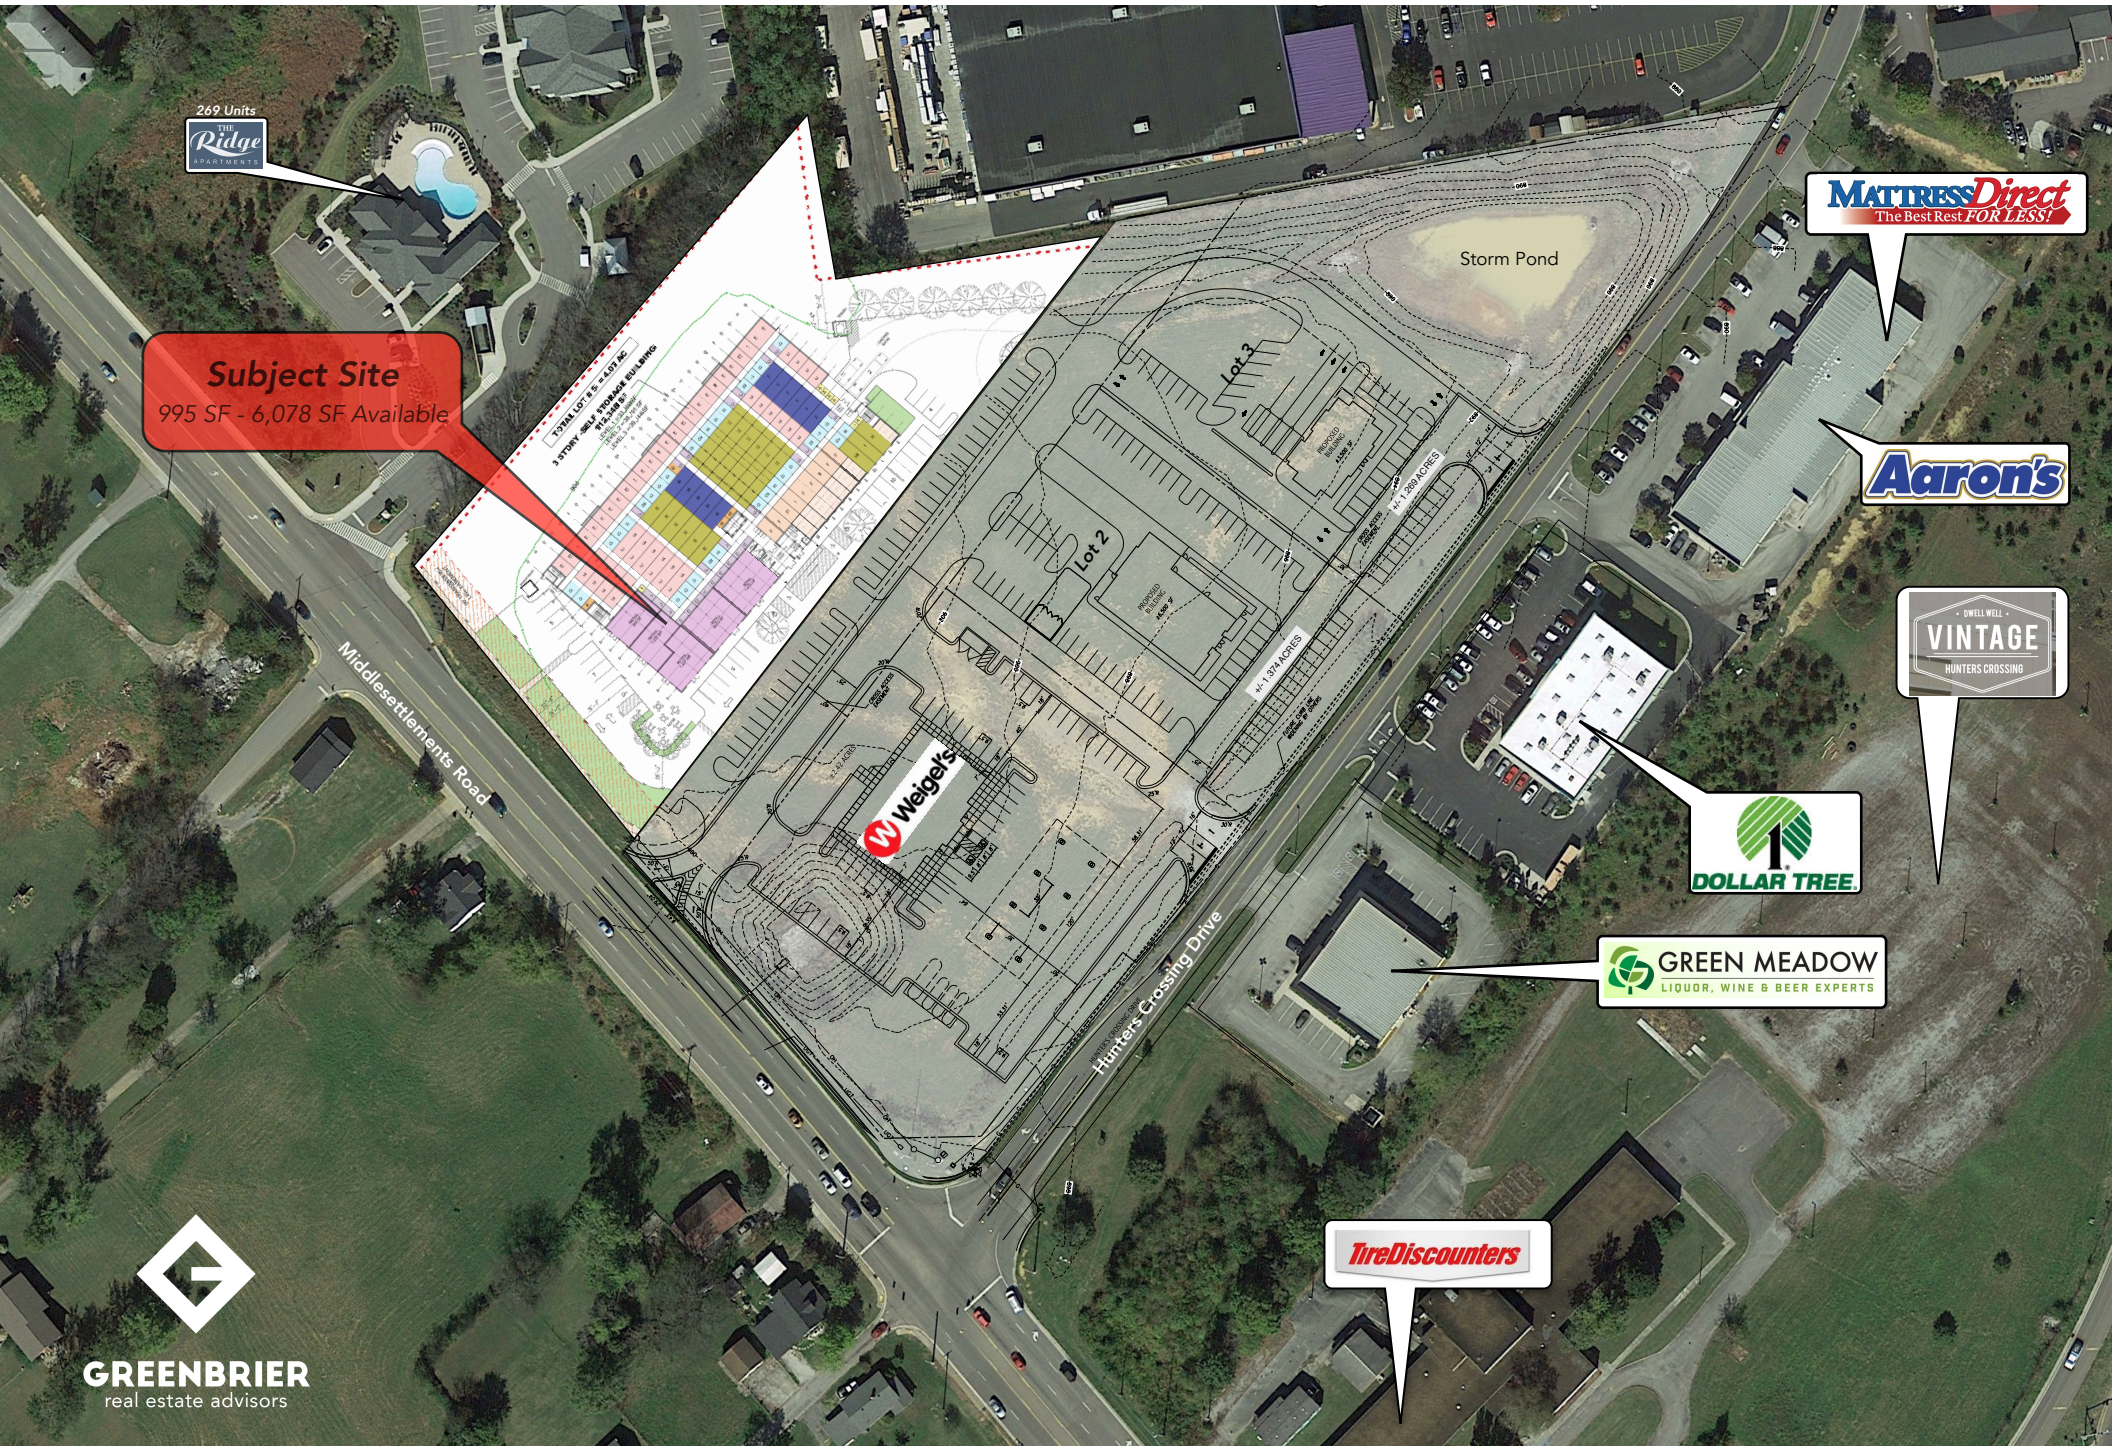

995 SF - 6,078 SF Retail Available (Highlighted in Light Purple Shade)

**Subject Site**  
995 SF - 6,078 SF Available

**Mattress Direct**  
The Best Rest FOR LESS!

**Aaron's**

DWELL WELL  
**VINTAGE**  
HUNTERS CROSSING

  
**DOLLAR TREE**

 **GREEN MEADOW**  
LIQUOR, WINE & BEER EXPERTS

**TireDiscounters**