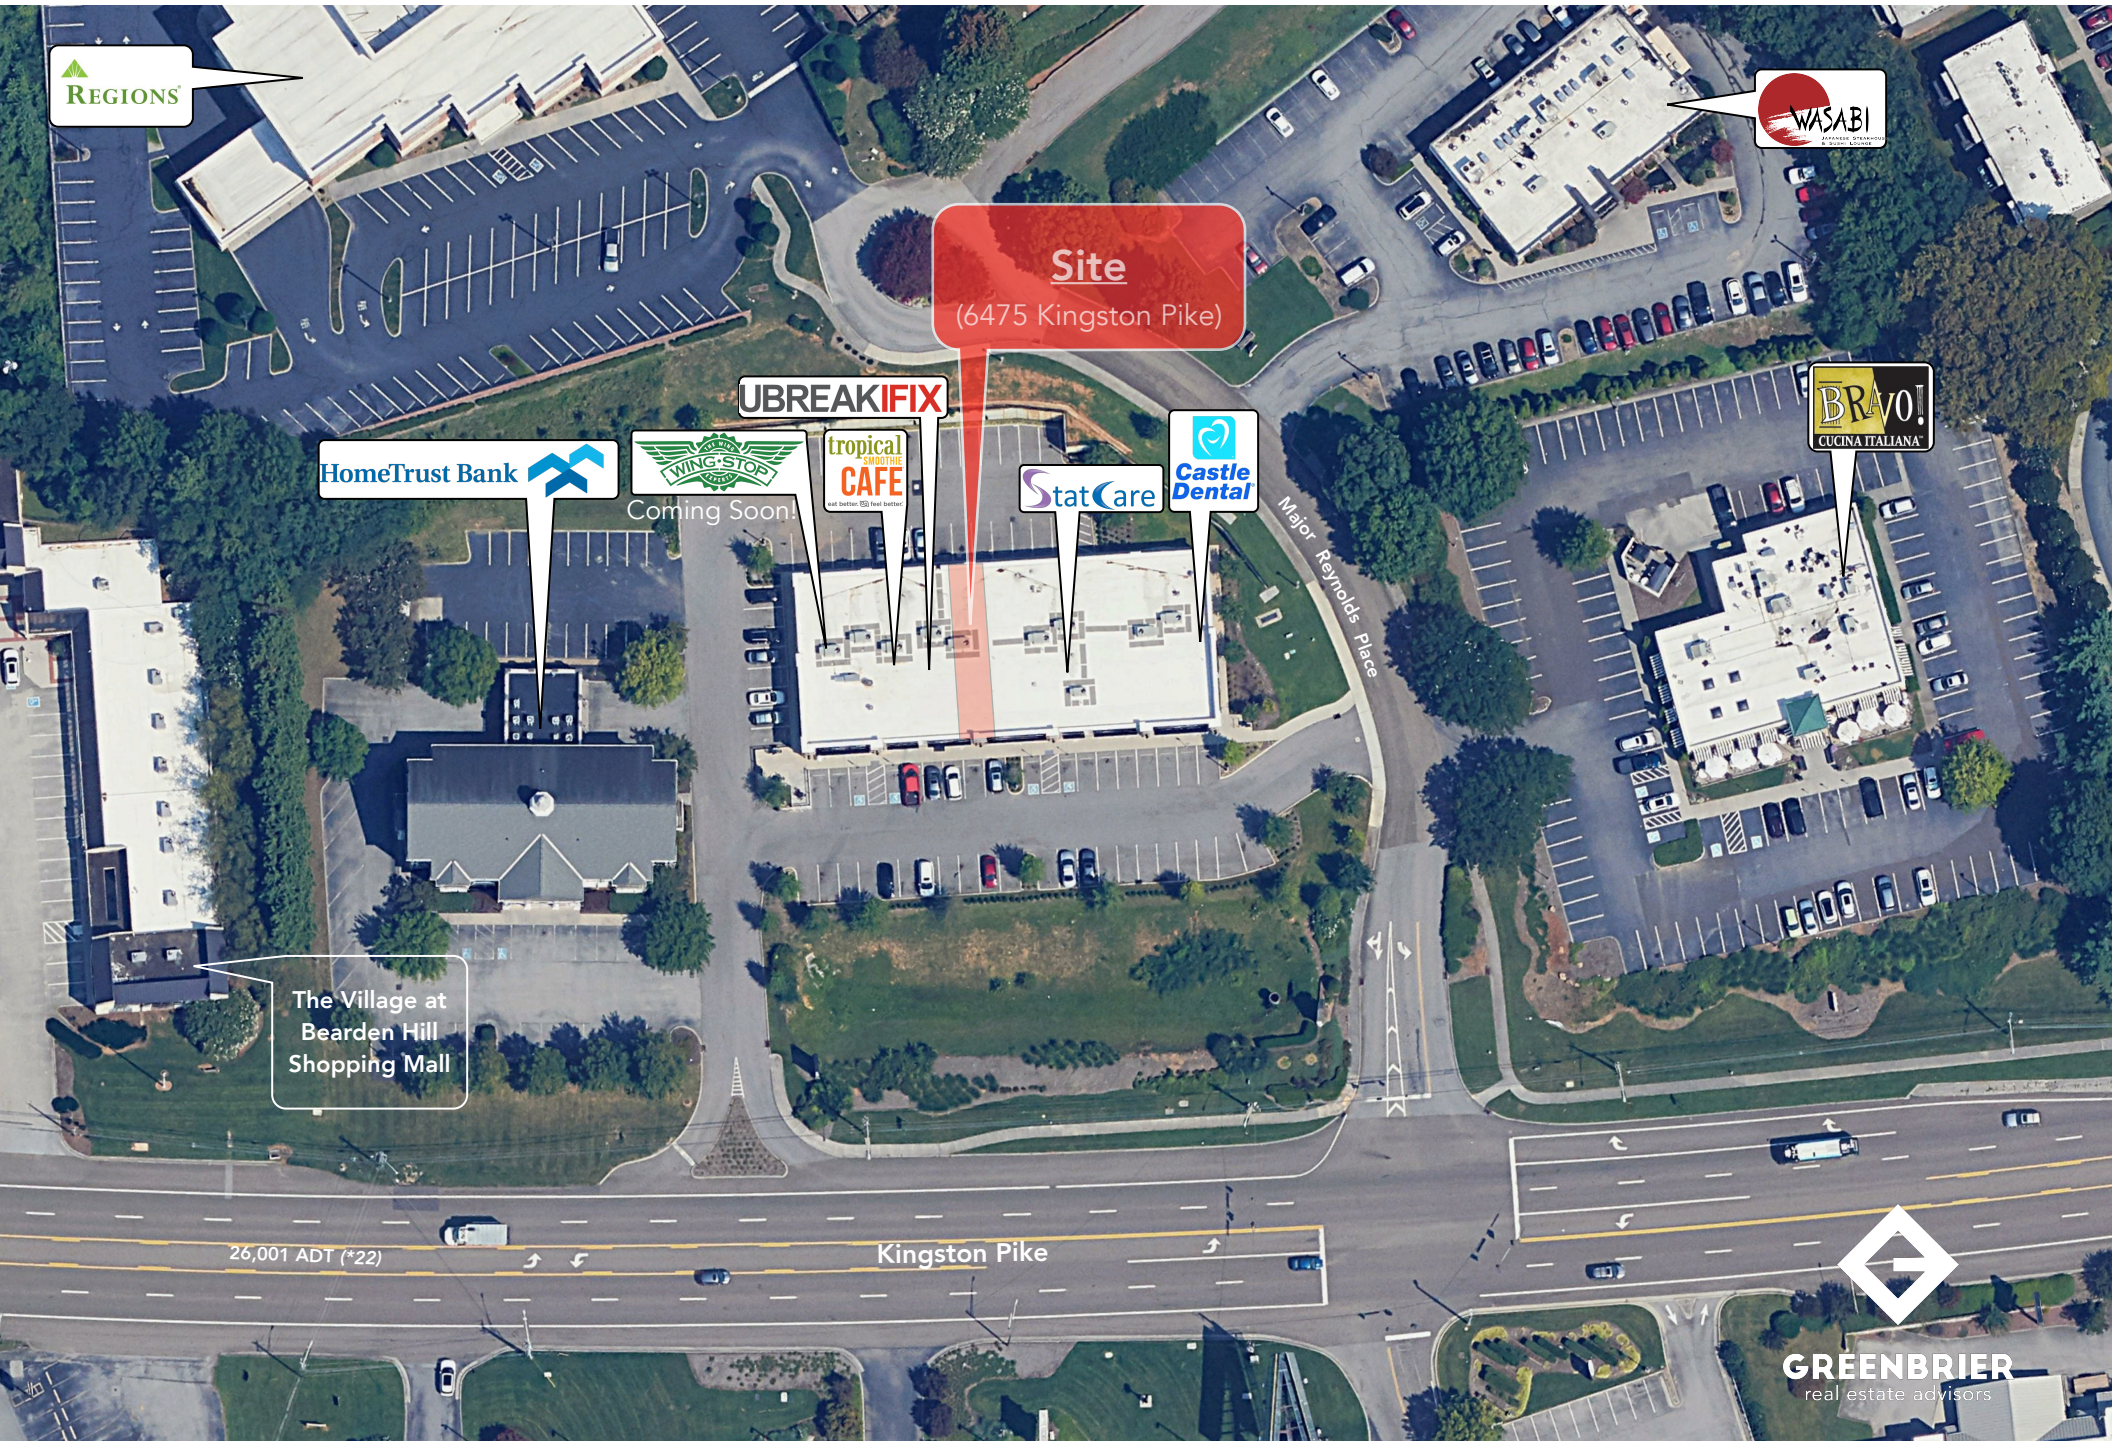

6485 Kingston Pike ~ Knoxville, TN 37919

 REGIONS

 WASABI

**Site**  
(6475 Kingston Pike)

**UBREAKIFIX**

 HomeTrust Bank

 WING-STOP  
Coming Soon!

 tropical  
SMOOTHIE  
CAFE

 StatCare

 Castle  
Dental

 BRAVO!  
CUCINA ITALIANA

The Village at  
Bearden Hill  
Shopping Mall

26,001 ADT (\*22)

Kingston Pike