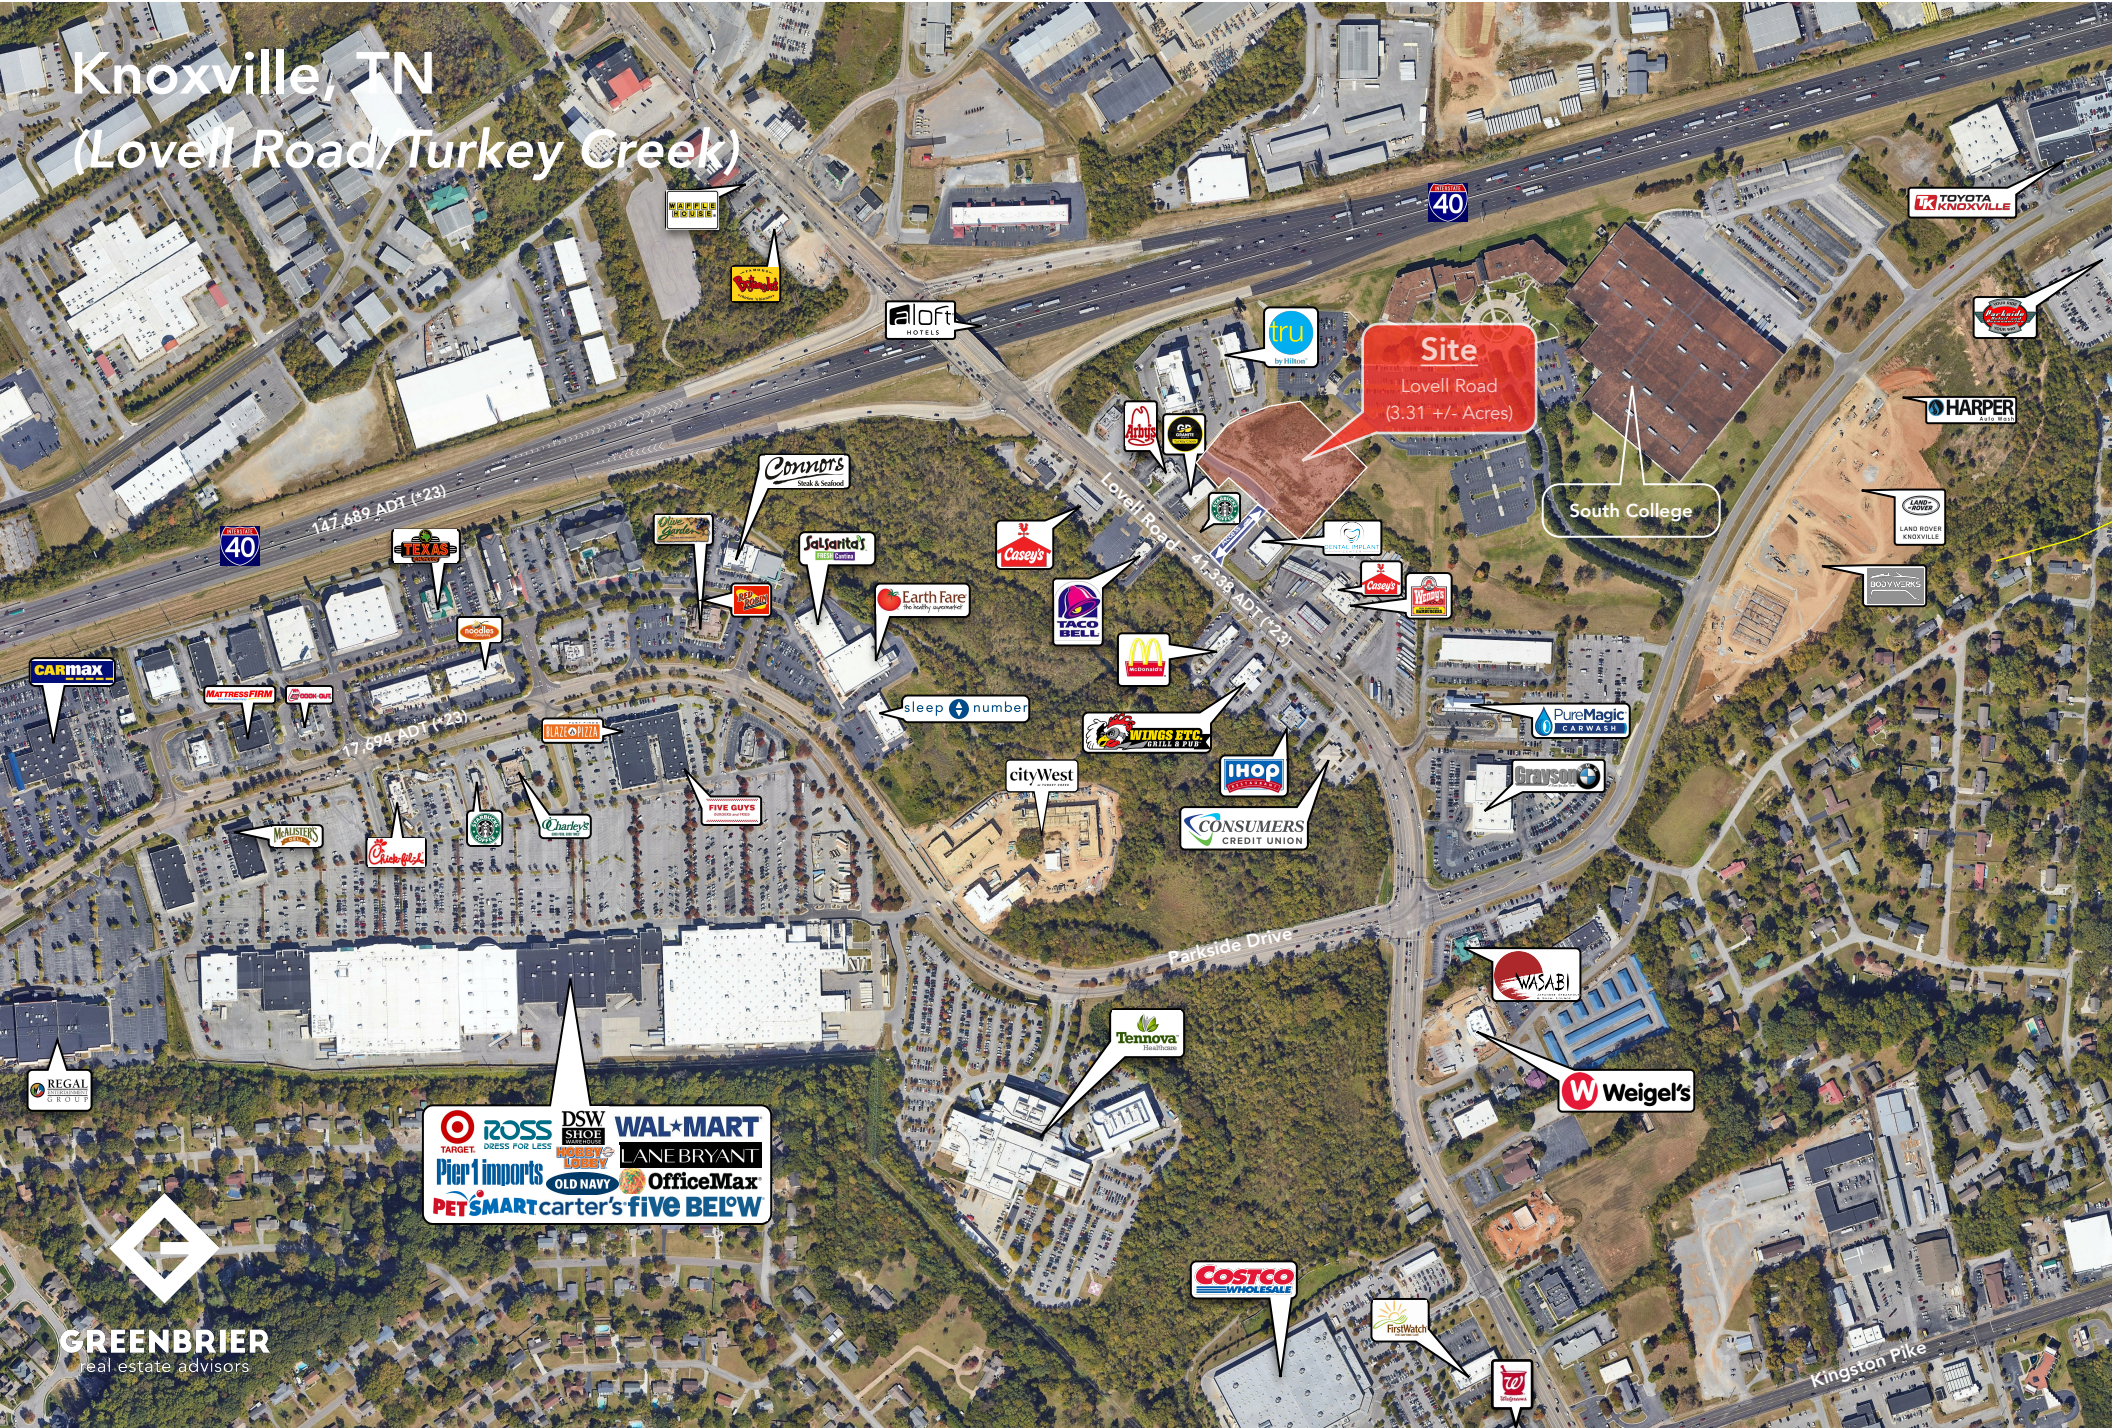

Knoxville, TN
(Lovell Road/Turkey Creek)

Site
Lovell Road
(3.31 +/- Acres)

South College

Target **ROSS** **DSW** **WAL*MART**
TARGET DRESS FOR LESS SHOE **LANE BRYANT**
Pier 1 imports **HORNY LOBBY** **OLD NAVY** **OfficeMax**
PET SMART **carter's** **FIVE BELOW**